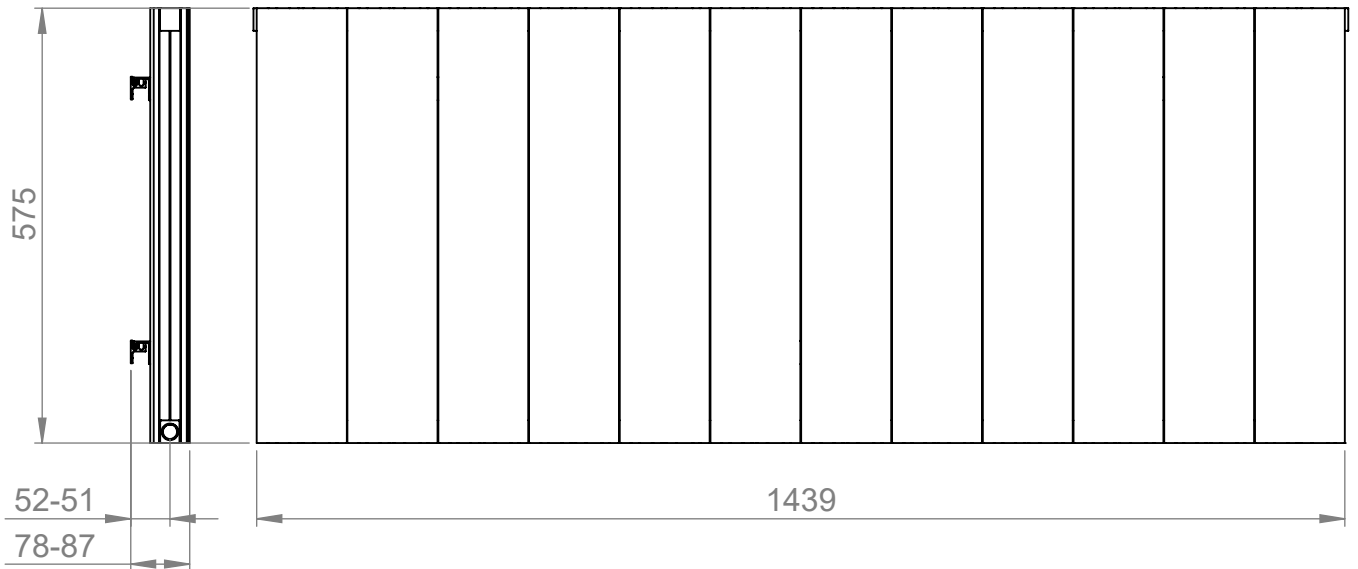

AU009

Tube ϕ : -

Electrical element: - W

Weight: 19.68kg

Output @50°C Δ T: 2304 W
7861 BTUs

Height: 575mm

Width: 1439mm

Depth: 78-87mm

Face-to-face connections: 1439mm

All dimensions in millimetres

Manufactured from Aluminium

Revision: 001

Approved by:

Drawn on: 1/2024

www.vogueuk.co.uk
01902 387000
sales@vogueuk.co.uk

www.vogueuk.eu
01902 387035
exportsales@vogueuk.co.uk

Scale 1:20