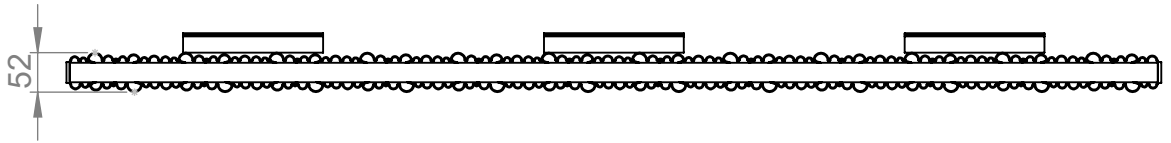

AU009

Tube ϕ : -

Electrical element: - W

Weight: 19.68kg

Output @50°C Δ T: 2304 W
7861 BTUs

Height: 575mm

Width: 1439mm

Depth: 78-87mm

Face-to-face connections: 1439mm

All dimensions in millimetres

Manufactured from Aluminium

Revision: 001

Approved by:

Drawn on: 1/2024

www.vogueuk.co.uk
01902 387000
sales@vogueuk.co.uk

www.vogueuk.eu
01902 387035
exportsales@vogueuk.co.uk