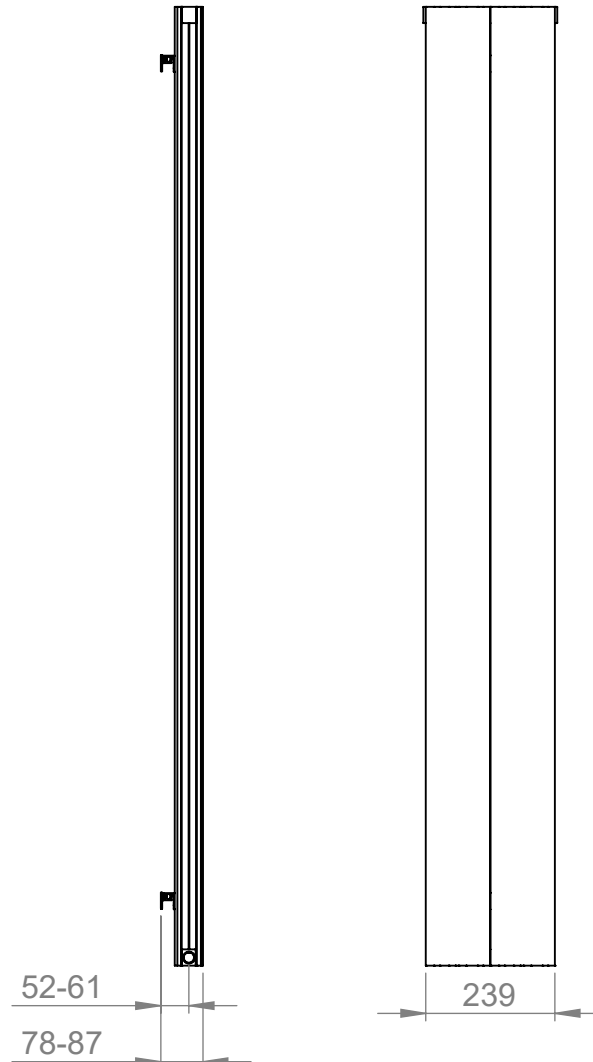

# AU010

Tube  $\phi$ : -

Electrical element: - W

Weight: 8.79kg

Output @50°C $\Delta$ T: 1130 W  
3856 BTUs

Height: 1775mm

Width: 239mm

Depth: 78-87mm

Face-to-face connections: 239mm

All dimensions in millimetres

Manufactured from Aluminium

Revision: 001

Approved by:

Drawn on: 1/24

[www.vogueuk.co.uk](http://www.vogueuk.co.uk)  
01902 387000  
[sales@vogueuk.co.uk](mailto:sales@vogueuk.co.uk)

Vogue UK Ltd. reserve the right to alter specifications without prior notice.  
ALL MEASUREMENTS ARE NOMINAL DIMENSIONS ONLY, AND ARE NOT BINDING.

Scale 1:20