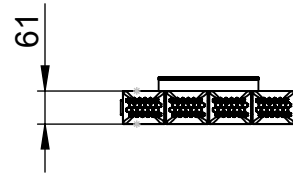

# AU016

Tube  $\phi$ : -

Electrical element: - W

Weight: 4.39kg

Output @50°C $\Delta$ T: 1696 W  
5787 BTUs

Height: 1800mm

Width: 316mm

Depth: 86-95mm

Face-to-face connections: 316mm

All dimensions in millimetres

Manufactured from Aluminium

Revision: 001

Approved by:

Drawn on: 1/24

[www.vogueuk.co.uk](http://www.vogueuk.co.uk)  
01902 387000  
[sales@vogueuk.co.uk](mailto:sales@vogueuk.co.uk)

Vogue UK Ltd. reserve the right to alter specifications without prior notice.  
ALL MEASUREMENTS ARE NOMINAL DIMENSIONS ONLY, AND ARE NOT BINDING.

Scale 1:14