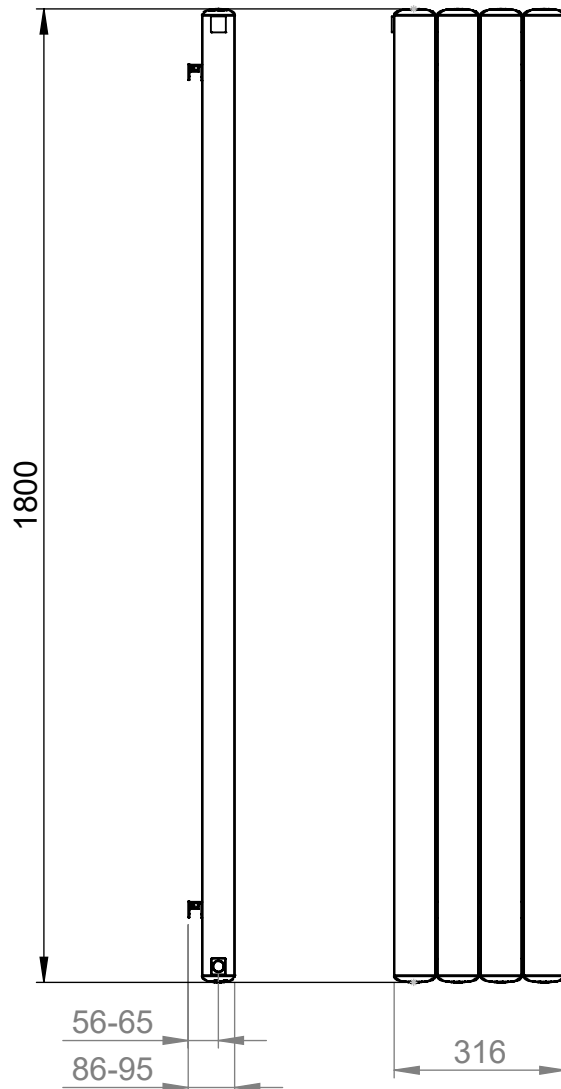

# AU016

Tube  $\phi$ : -

Electrical element: - W

Weight: 4.39kg

Output @50°C $\Delta$ T: 1696 W  
5787 BTUs

Height: 1800mm

Width: 316mm

Depth: 86-95mm

Face-to-face connections: 316mm

All dimensions in millimetres

Manufactured from Aluminium

Revision: 001

Approved by:

Drawn on: 1/24

[www.vogueuk.co.uk](http://www.vogueuk.co.uk)  
01902 387000  
[sales@vogueuk.co.uk](mailto:sales@vogueuk.co.uk)

Vogue UK Ltd. reserve the right to alter specifications without prior notice.  
ALL MEASUREMENTS ARE NOMINAL DIMENSIONS ONLY, AND ARE NOT BINDING.

Scale 1:14