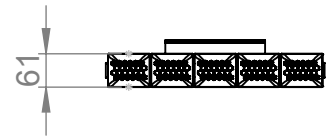

# AU016

Tube  $\phi$ : -

Electrical element: - W

Weight: 5.56kg

Output @50°C $\Delta$ T: 2120 W  
7233 BTUs

Height: 1800mm

Width: 396mm

Depth: 86-95mm

Face-to-face connections: 396mm

All dimensions in millimetres

Manufactured from Aluminium

Revision: 001

Approved by:

Drawn on: 1/24

[www.vogueuk.co.uk](http://www.vogueuk.co.uk)  
01902 387000  
[sales@vogueuk.co.uk](mailto:sales@vogueuk.co.uk)