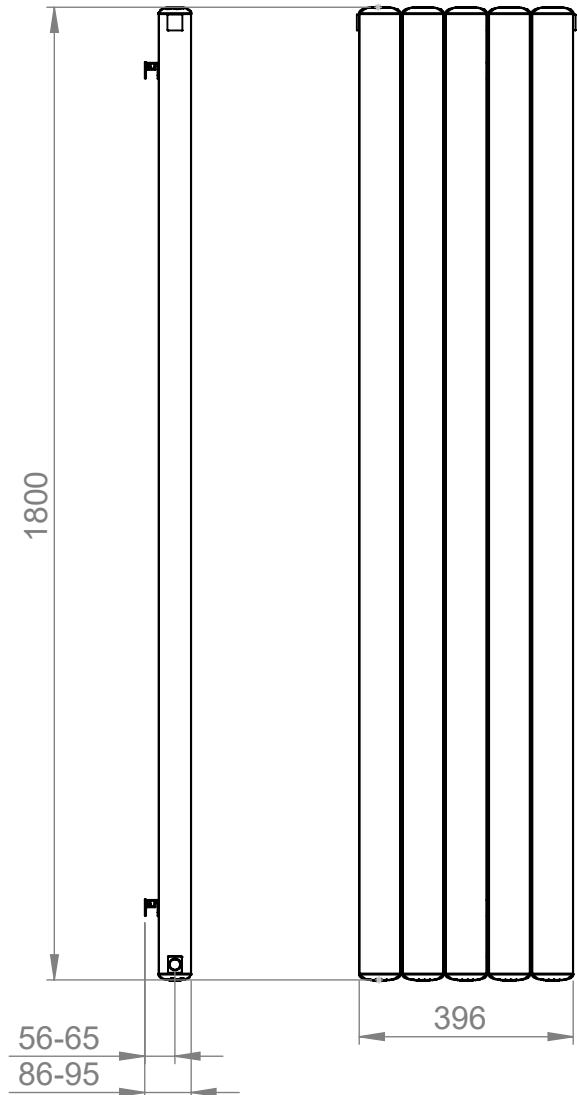

# AU016

Tube  $\phi$ : -

Electrical element: - W

Weight: 5.56kg

Output @50°C $\Delta$ T: 2120 W  
7233 BTUs

Height: 1800mm

Width: 396mm

Depth: 86-95mm

Face-to-face connections: 396mm

All dimensions in millimetres

Manufactured from Aluminium

Revision: 001

Approved by:

Drawn on: 1/24

[www.vogueuk.co.uk](http://www.vogueuk.co.uk)  
01902 387000  
[sales@vogueuk.co.uk](mailto:sales@vogueuk.co.uk)

Vogue UK Ltd. reserve the right to alter specifications without prior notice.  
ALL MEASUREMENTS ARE NOMINAL DIMENSIONS ONLY, AND ARE NOT BINDING.

Scale 1:14