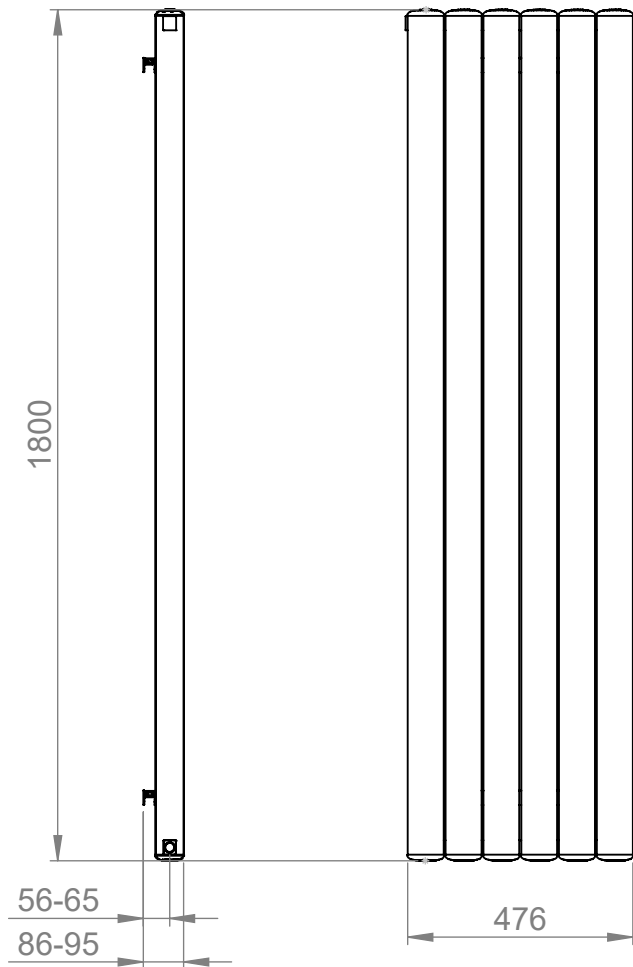

AU016

Tube ϕ : -

Electrical element: - W

Weight: 6.73kg

Output @50°C Δ T: 2544 W
8680 BTUs

Height: 1800mm

Width: 476mm

Depth: 86-95mm

Face-to-face connections: 476mm

All dimensions in millimetres

Manufactured from Aluminium

Revision: 001

Approved by:

Drawn on: 1/24

www.vogueuk.co.uk
01902 387000
sales@vogueuk.co.uk

www.vogueuk.eu
01902 387035
exportsales@vogueuk.co.uk

Scale 1:16