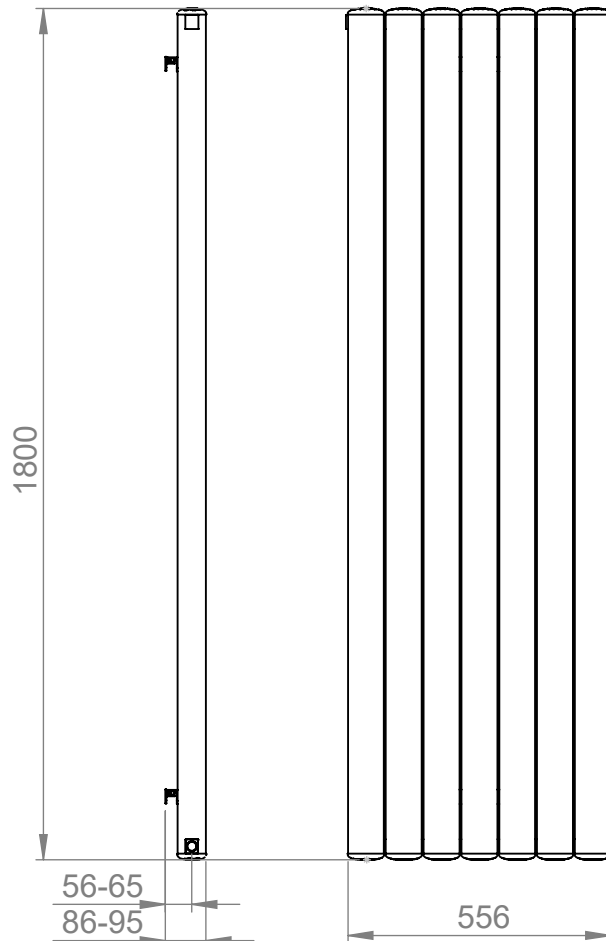

AU016

Tube ϕ : -

Electrical element: - W

Weight: 7.89kg

Output @50°C Δ T: 2968 W
10127 BTUs

Height: 1800mm

Width: 556mm

Depth: 86-95mm

Face-to-face connections: 556mm

All dimensions in millimetres

Manufactured from Aluminium

Revision: 001

Approved by:

Drawn on: 1/24

www.vogueuk.co.uk
01902 387000
sales@vogueuk.co.uk

www.vogueuk.eu
01902 387035
exportsales@vogueuk.co.uk

Scale 1:16