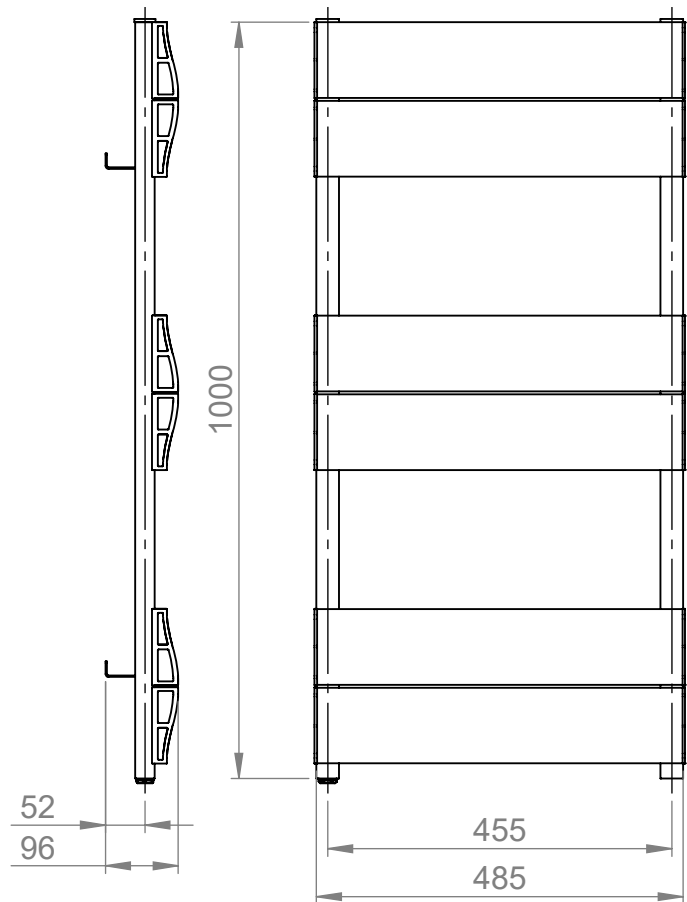

AU031

Tube ϕ : -

Electrical element: - W

Weight: 6.58 kg

Output @50°C Δ T: 523W
1784 BTUs

Height: 1000mm

Width: 485mm

Depth: 96mm

Pipe Centres: 455mm

All dimensions in millimetres

Manufactured from Aluminium

Revision: 001

Approved by:

Drawn on: 1/24

www.vogueuk.co.uk
01902 387000
sales@vogueuk.co.uk

www.vogueuk.eu
01902 387035
exportsales@vogueuk.co.uk

Scale 1:10