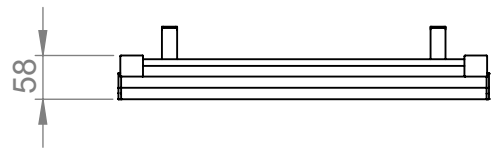

AU031

Tube ϕ : -

Electrical element: - W

Weight: 6.58 kg

Output @50°C Δ T: 523W
1784 BTUs

Height: 1000mm

Width: 485mm

Depth: 96mm

Pipe Centres: 455mm

All dimensions in millimetres

Manufactured from Aluminium

Revision: 001

Approved by:

Drawn on: 1/24

www.vogueuk.co.uk
01902 387000
sales@vogueuk.co.uk

www.vogueuk.eu
01902 387035
exportsales@vogueuk.co.uk