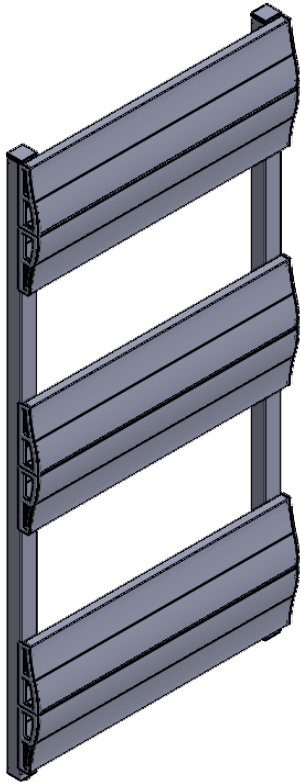

AU031

Tube ϕ : -

Electrical element: - W

Weight: 6.58 kg

Output @50°C Δ T: 523W
1784 BTUs

Height: 1000mm

Width: 485mm

Depth: 96mm

Pipe Centres: 455mm

All dimensions in millimetres

Manufactured from Aluminium

Revision: 001

Approved by:

Drawn on: 1/24

www.vogueuk.co.uk
01902 387000
sales@vogueuk.co.uk

www.vogueuk.eu
01902 387035
exportsales@vogueuk.co.uk

Scale 1:10