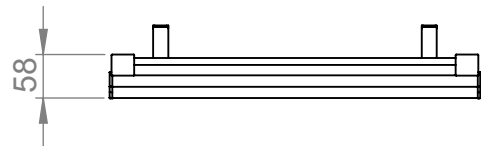

AU031

Tube ϕ : -

Electrical element: - W

Weight: 4.21 kg

Output @50°C Δ T: 341W
1163 BTUs

Height: 600mm

Width: 485mm

Depth: 96mm

Pipe Centres: 455mm

All dimensions in millimetres

Manufactured from Aluminium

Revision: 001

Approved by:

Drawn on: 1/24

www.vogueuk.co.uk
01902 387000
sales@vogueuk.co.uk

www.vogueuk.eu
01902 387035
exportsales@vogueuk.co.uk