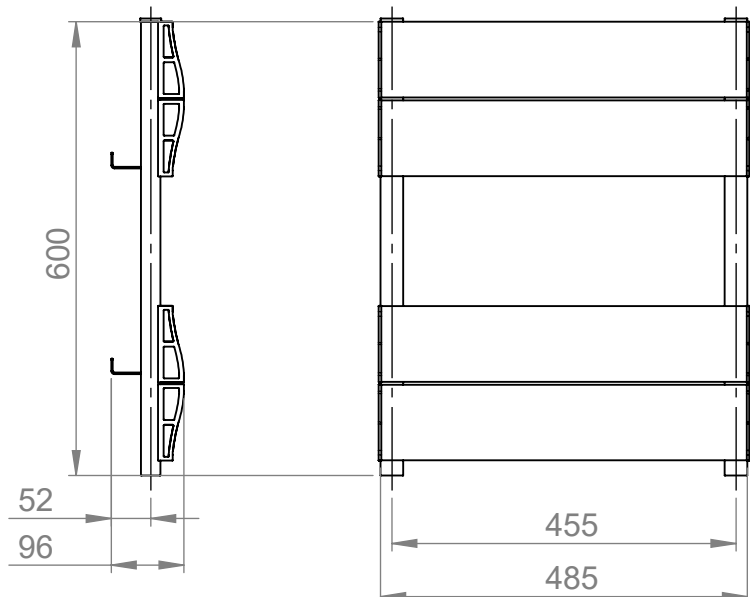

AU031

Tube ϕ : -

Electrical element: - W

Weight: 4.21 kg

Output @50°C Δ T: 341W
1163 BTUs

Height: 600mm

Width: 485mm

Depth: 96mm

Pipe Centres: 455mm

All dimensions in millimetres

Manufactured from Aluminium

Revision: 001

Approved by:

Drawn on: 1/24

www.vogueuk.co.uk
01902 387000
sales@vogueuk.co.uk

www.vogueuk.eu
01902 387035
exportsales@vogueuk.co.uk

Scale 1:10