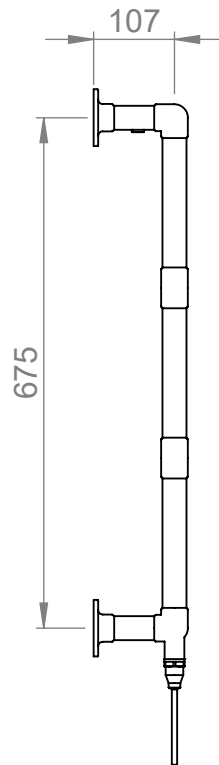

PJ010A

750x500x125mm

Height: 750mm
 Width: 500mm
 Depth: 125mm
 Tube ϕ : 31.8mm

Pipe Centres: 425mm
 Elec. element if specified: 100W
 Output @ 50° C Δ T Watts: 169W
 BTUs: 576

All dimensions in millimetres

Manufactured from ISO/CEN CuZn36As (BS CZ126) brass tube

Position of element
 if requested dual
 energy*/electric

Vogue UK Ltd. reserve the right to alter specifications without prior notice.
 ALL MEASUREMENTS ARE NOMINAL DIMENSIONS ONLY, AND ARE NOT BINDING.