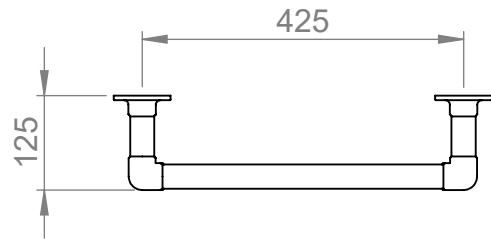

PJ010A

750x500x125mm

Height: 750mm
 Width: 500mm
 Depth: 125mm
 Tube ϕ : 31.8mm

Pipe Centres: 425mm
 Elec. element if specified: 100W
 Output @ 50° C Δ T Watts: 169W
 BTUs: 576

All dimensions in millimetres

Manufactured from ISO/CEN CuZn36As (BS CZ126) brass tube

Position of element
 if requested dual
 energy*/electric

Vogue UK Ltd. reserve the right to alter specifications without prior notice.
 ALL MEASUREMENTS ARE NOMINAL DIMENSIONS ONLY, AND ARE NOT BINDING.