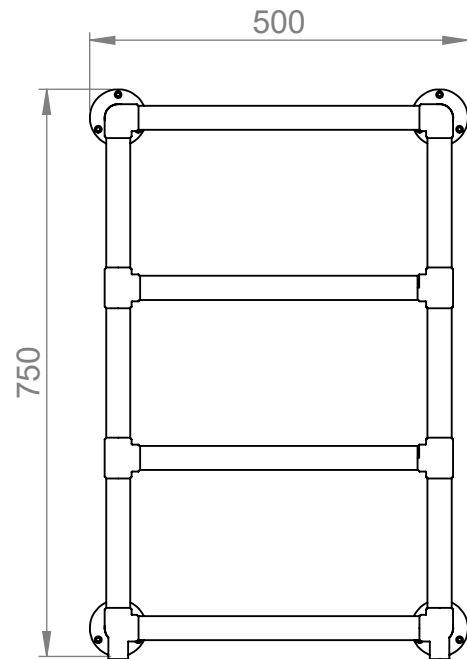

PJ010A

750x500x125mm

Height: 750mm
 Width: 500mm
 Depth: 125mm
 Tube ϕ : 31.8mm

Pipe Centres: 425mm
 Elec. element if specified: 100W
 Output @ 50° C Δ T Watts: 169W
 BTUs: 576

All dimensions in millimetres

Manufactured from ISO/CEN CuZn36As (BS CZ126) brass tube

Position of element
 if requested dual
 energy*/electric

Vogue UK Ltd. reserve the right to alter specifications without prior notice.
 ALL MEASUREMENTS ARE NOMINAL DIMENSIONS ONLY, AND ARE NOT BINDING.