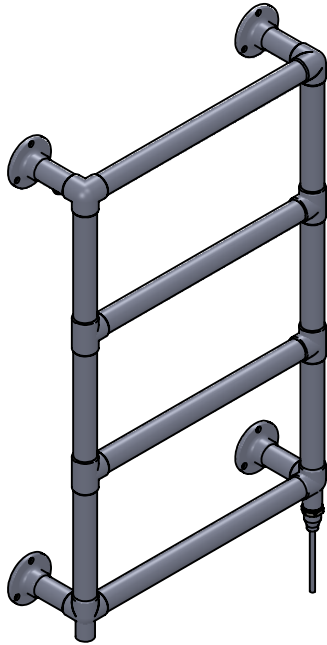

PJ010A

750x500x125mm

Height: 750mm
 Width: 500mm
 Depth: 125mm
 Tube ϕ : 31.8mm

Pipe Centres: 425mm
 Elec. element if specified: 100W
 Output @ 50° C Δ T Watts: 169W
 BTUs: 576

All dimensions in millimetres

Manufactured from ISO/CEN CuZn36As (BS CZ126) brass tube

Position of element
 if requested dual
 energy*/electric

Vogue UK Ltd. reserve the right to alter specifications without prior notice.
 ALL MEASUREMENTS ARE NOMINAL DIMENSIONS ONLY, AND ARE NOT BINDING.