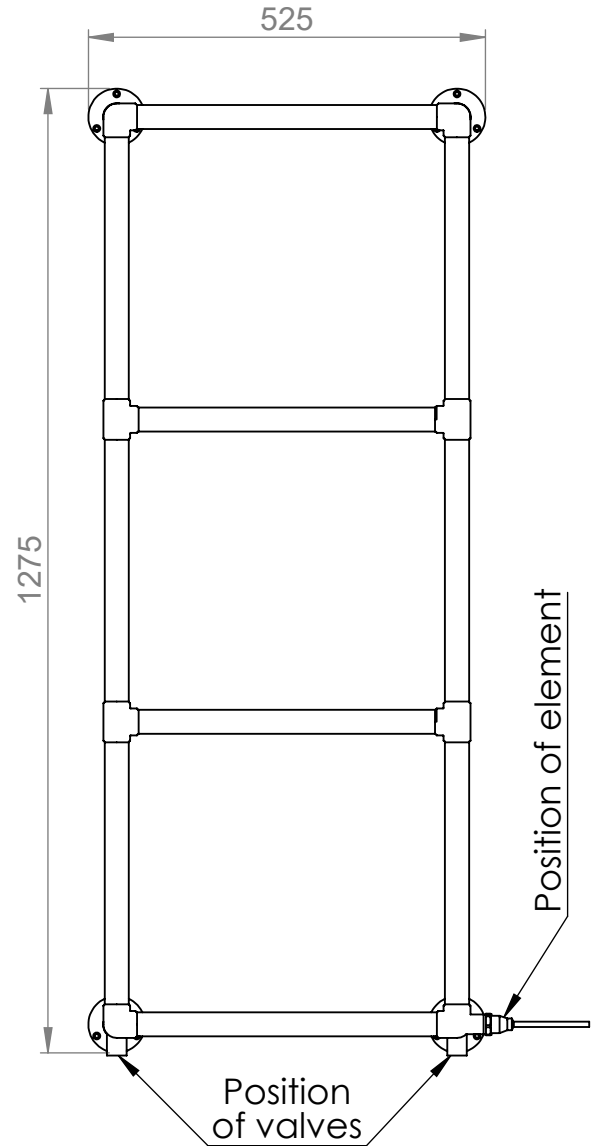

PJ021B

1275x525x125mm

Height: 1275mm
 Width: 525mm
 Depth: 125mm
 Tube ϕ : 31.8mm

Pipe Centres: 450mm
 Elec. element if specified: 125W
 Output @ 50° C Δ T Watts: 239W
 BTUs: 815

All dimensions in millimetres

Manufactured from ISO/CEN CuZn36As (BS CZ126) brass tube

Vogue UK Ltd. reserve the right to alter specifications without prior notice.
 ALL MEASUREMENTS ARE NOMINAL DIMENSIONS ONLY, AND ARE NOT BINDING.