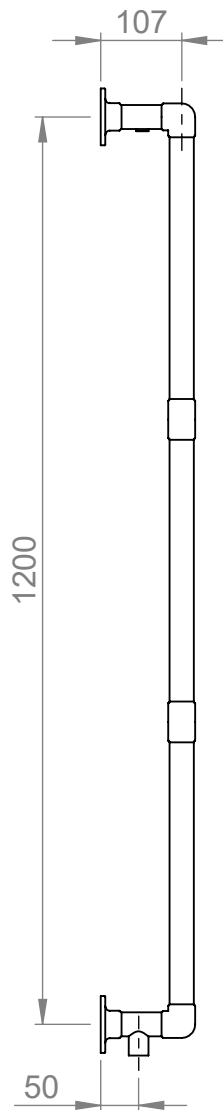

PJ021B

1275x525x125mm

Height: 1275mm
 Width: 525mm
 Depth: 125mm
 Tube ϕ : 31.8mm

Pipe Centres: 450mm
 Elec. element if specified: 125W
 Output @ 50° C Δ T Watts: 239W
 BTUs: 815

All dimensions in millimetres

Manufactured from ISO/CEN CuZn36As (BS CZ126) brass tube

Vogue UK Ltd. reserve the right to alter specifications without prior notice.
 ALL MEASUREMENTS ARE NOMINAL DIMENSIONS ONLY, AND ARE NOT BINDING.