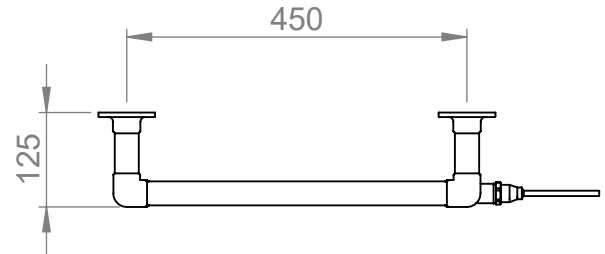

PJ021B

1275x525x125mm

Height: 1275mm
 Width: 525mm
 Depth: 125mm
 Tube ϕ : 31.8mm

Pipe Centres: 450mm
 Elec. element if specified: 125W
 Output @ 50° C Δ T Watts: 239W
 BTUs: 815

All dimensions in millimetres

Manufactured from ISO/CEN CuZn36As (BS CZ126) brass tube

Vogue UK Ltd. reserve the right to alter specifications without prior notice.
 ALL MEASUREMENTS ARE NOMINAL DIMENSIONS ONLY, AND ARE NOT BINDING.