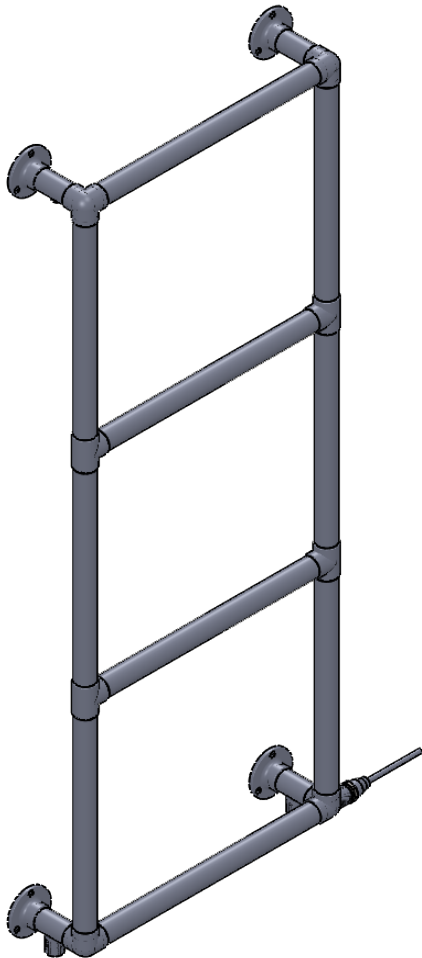

PJ021B

1275x525x125mm

Height: 1275mm
 Width: 525mm
 Depth: 125mm
 Tube ϕ : 31.8mm

Pipe Centres: 450mm
 Elec. element if specified: 125W
 Output @ 50° C Δ T Watts: 239W
 BTUs: 815

All dimensions in millimetres

Manufactured from ISO/CEN CuZn36As (BS CZ126) brass tube

Vogue UK Ltd. reserve the right to alter specifications without prior notice.
 ALL MEASUREMENTS ARE NOMINAL DIMENSIONS ONLY, AND ARE NOT BINDING.