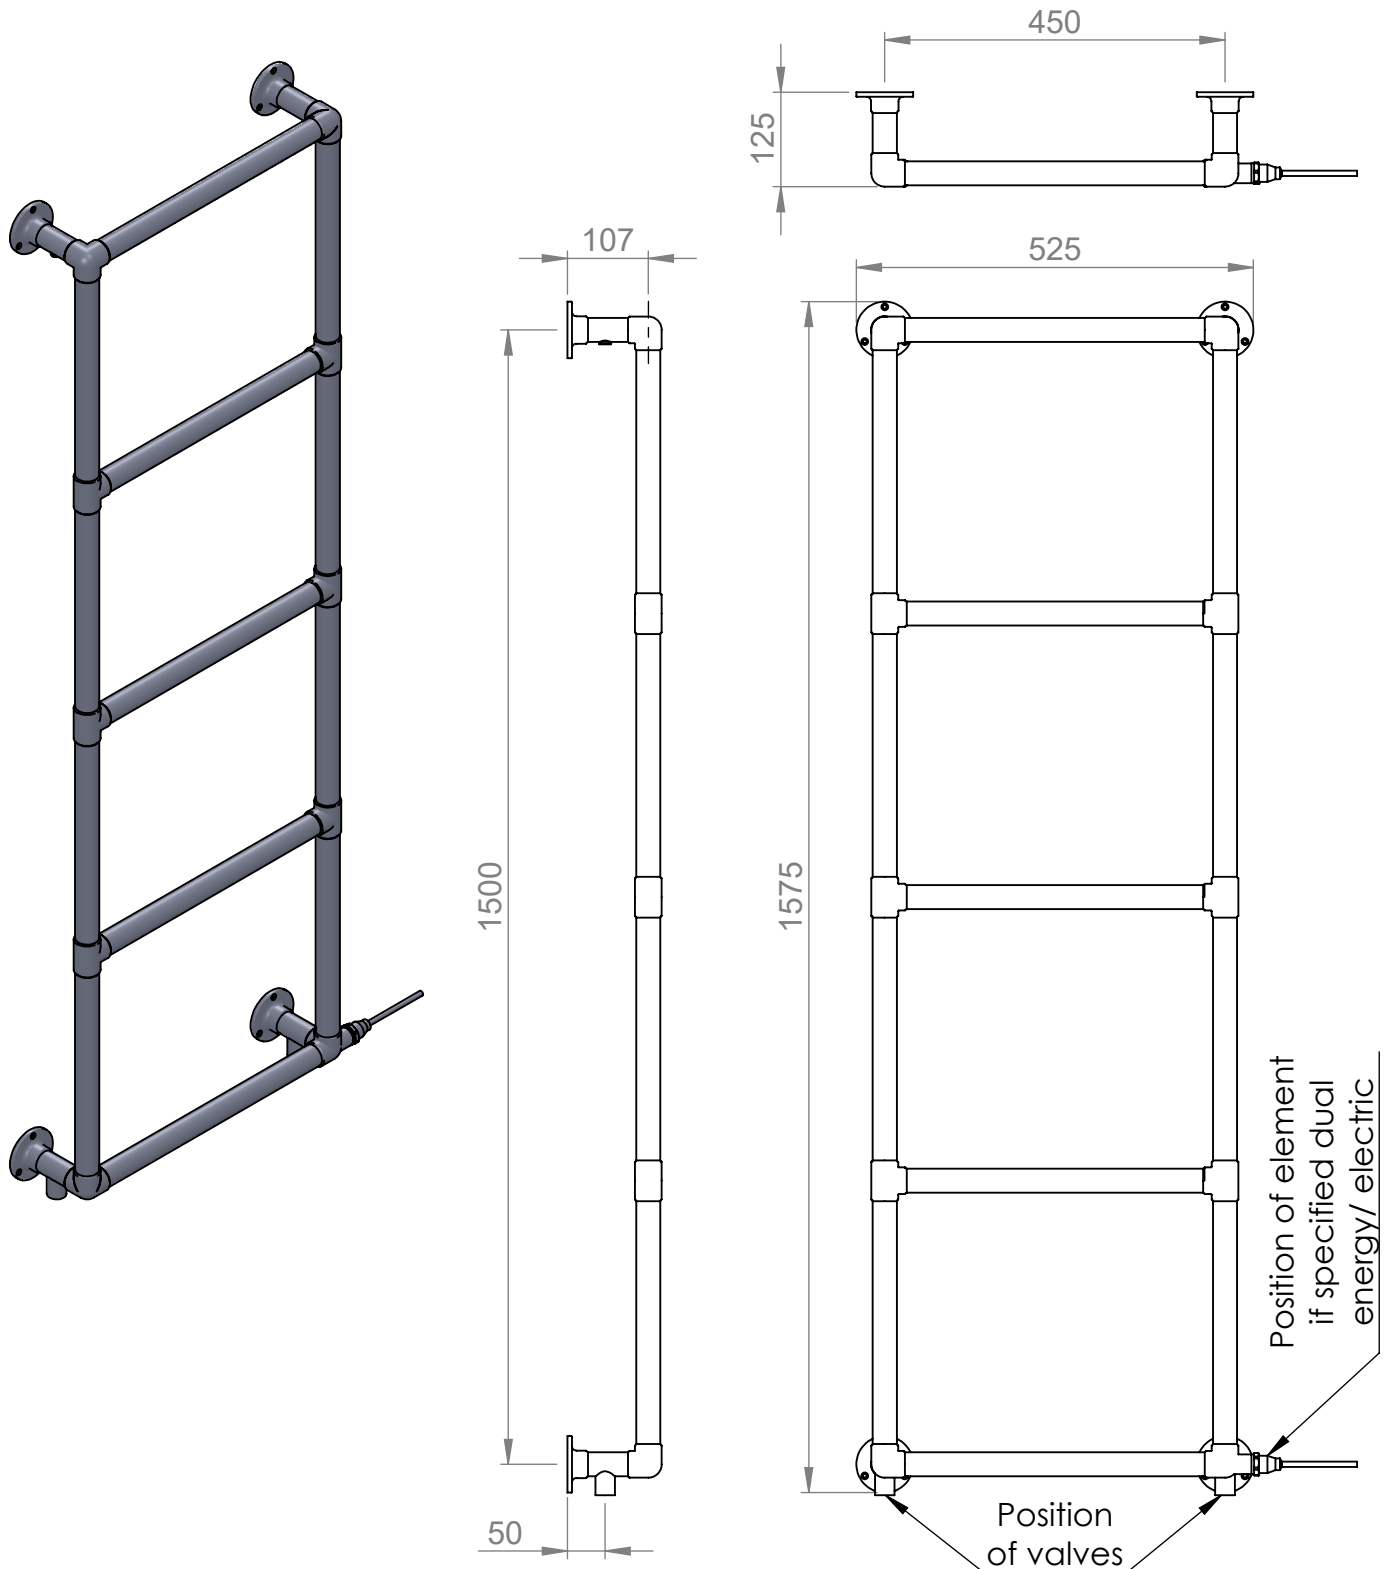

# PJ021C

## 1575x525x125mm

Height: 1575mm  
 Width: 525mm  
 Depth: 125mm  
 Tube  $\phi$ : 31.8mm

Pipe Centres: 450mm  
 Elec. element if specified: 125W  
 Output @ 50° C $\Delta$  T Watts: 292W  
 BTUs: 996

All dimensions in millimetres

Manufactured from ISO/CEN CuZn36As (BS CZ126) brass tube

Vogue UK Ltd. reserve the right to alter specifications without prior notice.  
 ALL MEASUREMENTS ARE NOMINAL DIMENSIONS ONLY, AND ARE NOT BINDING.