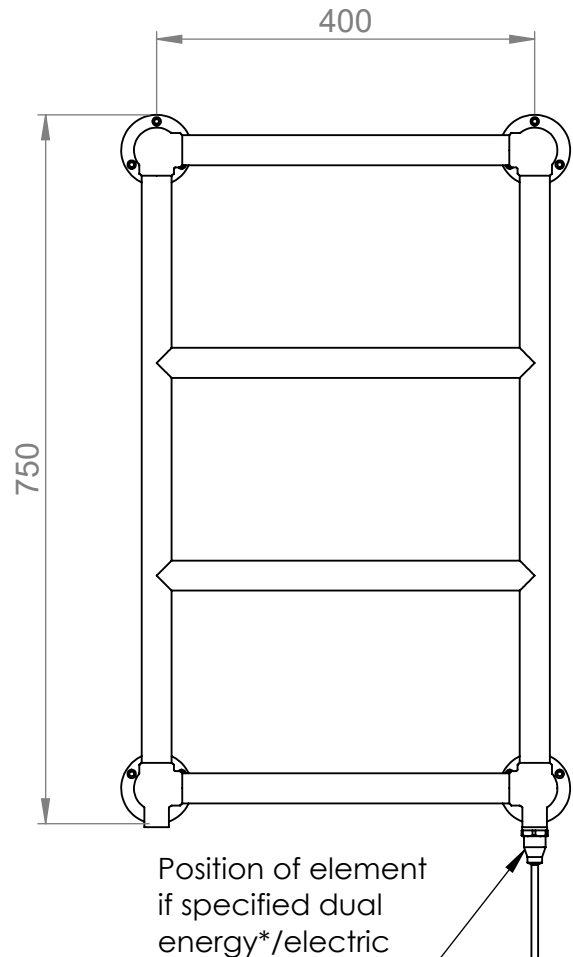

Vintage LG010B-BR 750x475x105mm

Height: 750mm
Width: 475mm
Depth: 105mm
Weight HO: kg
EO: kg

Tube ϕ : 31.8mm
Pipe Centres: 400mm
Elec. element if specified: 100W
Output @ 50° C Δ T Watts: 169W
BTUs: 577

All dimensions in millimetres

Manufactured from ISO/CEN CuZn36As (BS CZ126) brass tube

*Dual energy models require a conversion-tee, consult relevant drawing for details

Vogue UK Ltd. reserve the right to alter specifications without prior notice.
ALL MEASUREMENTS ARE NOMINAL DIMENSIONS ONLY, AND ARE NOT BINDING.