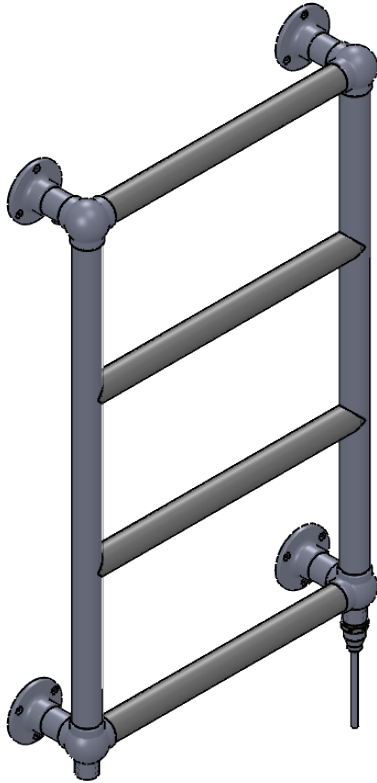

Vintage LG010B-BR 750x475x105mm

Height: 750mm
Width: 475mm
Depth: 105mm
Weight HO: kg
EO: kg

Tube ϕ : 31.8mm
Pipe Centres: 400mm
Elec. element if specified: 100W
Output @ 50° C Δ T Watts: 169W
BTUs: 577

All dimensions in millimetres

Manufactured from ISO/CEN CuZn36As (BS CZ126) brass tube

*Dual energy models require a conversion-tee, consult relevant drawing for details

Vogue UK Ltd. reserve the right to alter specifications without prior notice.
ALL MEASUREMENTS ARE NOMINAL DIMENSIONS ONLY, AND ARE NOT BINDING.