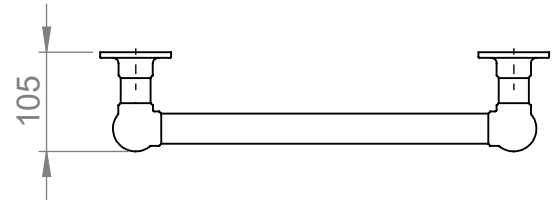

Vintage LG010B-BR 750x475x105mm

Height: 750mm
Width: 475mm
Depth: 105mm
Weight HO: kg
EO: kg

Tube ϕ : 31.8mm
Pipe Centres: 400mm
Elec. element if specified: 100W
Output @ 50° C Δ T Watts: 169W
BTUs: 577

All dimensions in millimetres

Manufactured from ISO/CEN CuZn36As (BS CZ126) brass tube

*Dual energy models require a conversion-tee, consult relevant drawing for details

Vogue UK Ltd. reserve the right to alter specifications without prior notice.
ALL MEASUREMENTS ARE NOMINAL DIMENSIONS ONLY, AND ARE NOT BINDING.