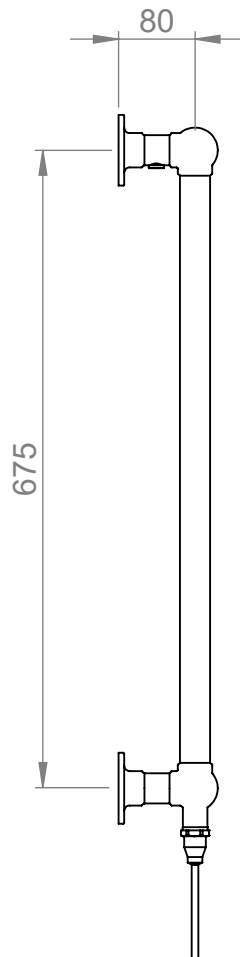

Vintage LG010B-BR 750x475x105mm

Height: 750mm
Width: 475mm
Depth: 105mm
Weight HO: kg
EO: kg

Tube ϕ : 31.8mm
Pipe Centres: 400mm
Elec. element if specified: 100W
Output @ 50° C Δ T Watts: 169W
BTUs: 577

All dimensions in millimetres

Manufactured from ISO/CEN CuZn36As (BS CZ126) brass tube

*Dual energy models require a conversion-tee, consult relevant drawing for details

Vogue UK Ltd. reserve the right to alter specifications without prior notice.
ALL MEASUREMENTS ARE NOMINAL DIMENSIONS ONLY, AND ARE NOT BINDING.