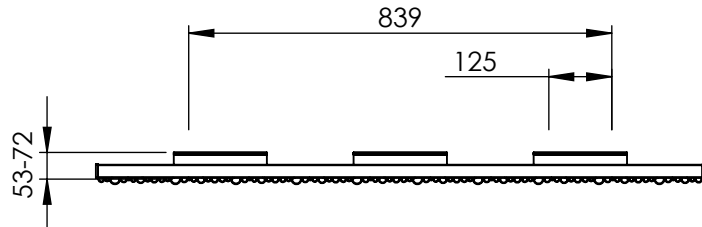

AU007 AL0575119

Sections: 10

Electrical element: W

Weight: 11 kg
Volume: 2.3 l

Output @50°CΔT: 1230 W
4197 BTUs

Height: 575 mm

Width: 1208 mm

Depth: 63-72 mm

Face-to-face connections: 1199 mm

DETAIL A

All dimensions in millimetres

Manufactured from Aluminium

Revision: 001

Approved by:

Drawn on: 21/08/2024

www.vogueuk.co.uk
01902 387000
sales@vogueuk.co.uk

Scale 1:15
Tolerance: +/-1.5%