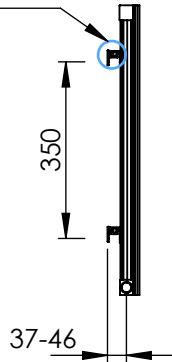

AU007 AL0575119

Sections: 10

Electrical element: W

Weight: 11 kg
Volume: 2.3 l

Output @50°CΔT: 1230 W
4197 BTUs

Height: 575 mm

Width: 1208 mm

Depth: 63-72 mm

Face-to-face connections: 1199 mm

DETAIL A

All dimensions in millimetres

Manufactured from Aluminium

Revision: 001

Approved by:

Drawn on: 21/08/2024

www.vogueuk.co.uk
01902 387000
sales@vogueuk.co.uk

Scale 1:15
Tolerance: +/-1.5%