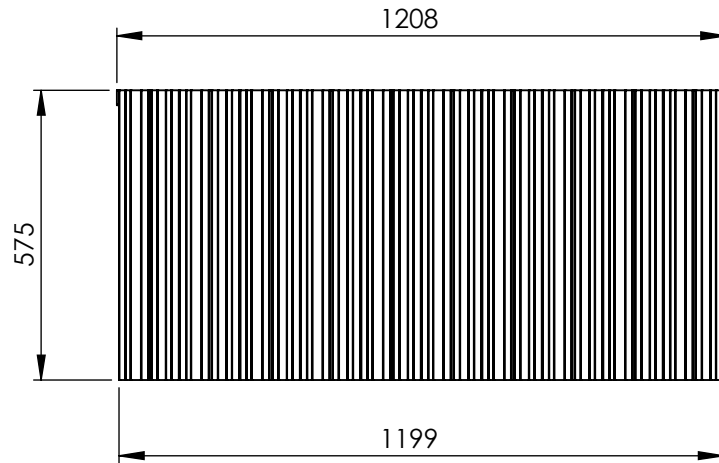

AU007 AL0575119

Sections: 10

Electrical element: W

Weight: 11 kg
Volume: 2.3 l

Output @50°CΔT: 1230 W
4197 BTUs

Height: 575 mm

Width: 1208 mm

Depth: 63-72 mm

Face-to-face connections: 1199 mm

DETAIL A

All dimensions in millimetres

Manufactured from Aluminium

Revision: 001

Approved by:

Drawn on: 21/08/2024

www.vogueuk.co.uk
01902 387000
sales@vogueuk.co.uk

Scale 1:15
Tolerance: +/-1.5%