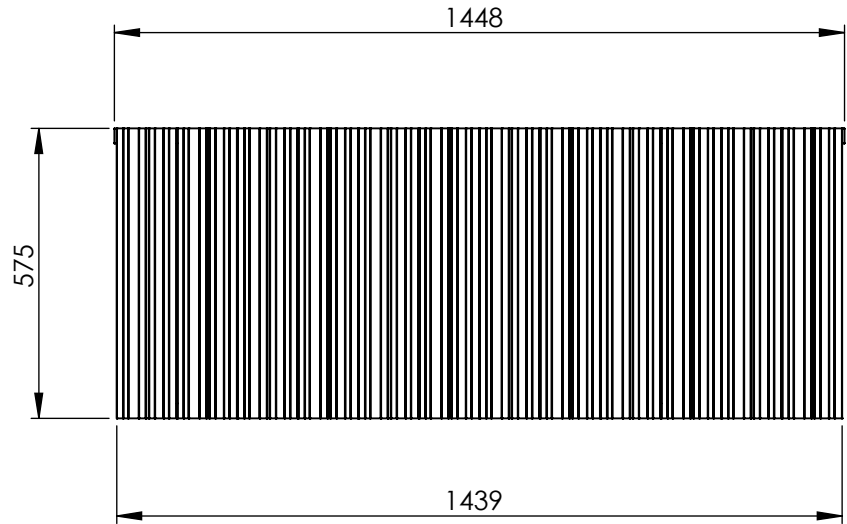

AU007 AL0575143

Sections: 12

Electrical element: W

Weight: 13 kg
Volume: 2.8 l

Output @50°CΔT: 1476 W
5036 BTUs

Height: 575 mm

Width: 1448 mm

Depth: 63-72 mm

Face-to-face connections: 1439 mm

All dimensions in millimetres

Manufactured from Aluminium

Revision: 001

Approved by:

Drawn on: 21/08/2024

www.vogueuk.co.uk
01902 387000
sales@vogueuk.co.uk

www.vogueuk.eu
01902 387035
exportsales@vogueuk.co.uk

Scale 1:15
Tolerance: +/-1.5%