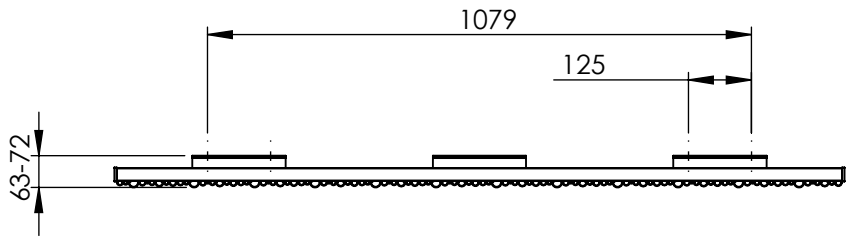

AU007 AL0575143

Sections: 12

Electrical element: W

Weight: 13 kg
Volume: 2.8 l

Output @50°CΔT: 1476 W
5036 BTUs

Height: 575 mm

Width: 1448 mm

Depth: 63-72 mm

Face-to-face connections: 1439 mm

All dimensions in millimetres

Manufactured from Aluminium

Revision: 001

Approved by:

Drawn on: 21/08/2024

www.vogueuk.co.uk
01902 387000
sales@vogueuk.co.uk

www.vogueuk.eu
01902 387035
exportsales@vogueuk.co.uk

Scale 1:15
Tolerance: +/-1.5%