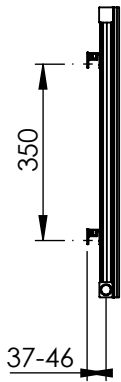

AU007 AL0575143

Sections: 12

Electrical element: W

Weight: 13 kg
Volume: 2.8 l

Output @50°CΔT: 1476 W
5036 BTUs

Height: 575 mm

Width: 1448 mm

Depth: 63-72 mm

Face-to-face connections: 1439 mm

All dimensions in millimetres

Manufactured from Aluminium

Revision: 001

Approved by:

Drawn on: 21/08/2024

www.vogueuk.co.uk
01902 387000
sales@vogueuk.co.uk

www.vogueuk.eu
01902 387035
exportsales@vogueuk.co.uk

Scale 1:15
Tolerance: +/-1.5%