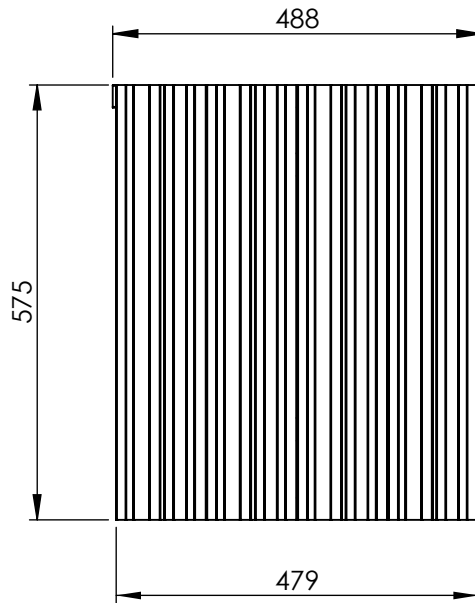

AU007 AL0575479

Sections: 4

Electrical element: W

Weight: 4.3 kg
Volume: 0.9 l

Output @50°CΔT: 492 W
1679 BTUs

Height: 575 mm

Width: 488 mm

Depth: 63-72 mm

Face-to-face connections: 479 mm

All dimensions in millimetres

Manufactured from Aluminium

Revision: 001

Approved by:

Drawn on: 21/08/2024

www.vogueuk.co.uk
01902 387000
sales@vogueuk.co.uk

www.vogueuk.eu
01902 387035
exportsales@vogueuk.co.uk

Scale 1:10
Tolerance: +/-1.5%