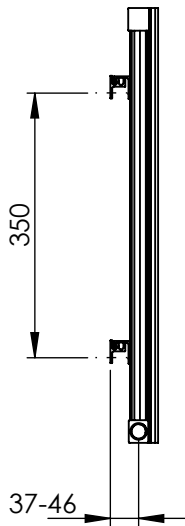

AU007 AL0575479

Sections: 4

Electrical element: W

Weight: 4.3 kg
Volume: 0.9 l

Output @50°CΔT: 492 W
1679 BTUs

Height: 575 mm

Width: 488 mm

Depth: 63-72 mm

Face-to-face connections: 479 mm

All dimensions in millimetres

Manufactured from Aluminium

Revision: 001

Approved by:

Drawn on: 21/08/2024

www.vogueuk.co.uk
01902 387000
sales@vogueuk.co.uk

www.vogueuk.eu
01902 387035
exportsales@vogueuk.co.uk

Scale 1:10
Tolerance: +/-1.5%