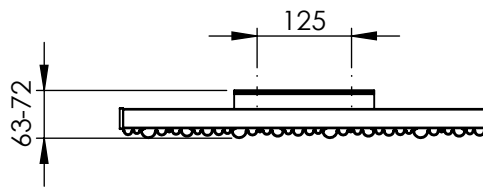

AU007 AL0575479

Sections: 4

Electrical element: W

Weight: 4.3 kg
Volume: 0.9 l

Output @50°CΔT: 492 W
1679 BTUs

Height: 575 mm

Width: 488 mm

Depth: 63-72 mm

Face-to-face connections: 479 mm

All dimensions in millimetres

Manufactured from Aluminium

Revision: 001

Approved by:

Drawn on: 21/08/2024

www.vogueuk.co.uk
01902 387000
sales@vogueuk.co.uk

www.vogueuk.eu
01902 387035
exportsales@vogueuk.co.uk

Scale 1:10
Tolerance: +/-1.5%