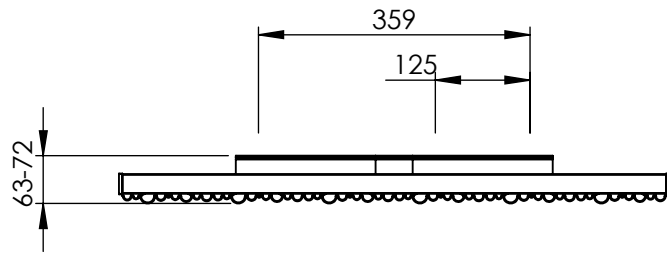

AU007 AL0575719

Sections: 6

Electrical element: W

Weight: 6.5 kg
Volume: 1.4 l

Output @50°CΔT: 738 W
2518 BTUs

Height: 575 mm

Width: 728 mm

Depth: 63-72 mm

Face-to-face connections: 719 mm

All dimensions in millimetres

Manufactured from Aluminium

Revision: 001

Approved by:

Drawn on: 21/08/2024

www.vogueuk.co.uk
01902 387000
sales@vogueuk.co.uk

www.vogueuk.eu
01902 387035
exportsales@vogueuk.co.uk

Scale 1:10
Tolerance: +/-1.5%