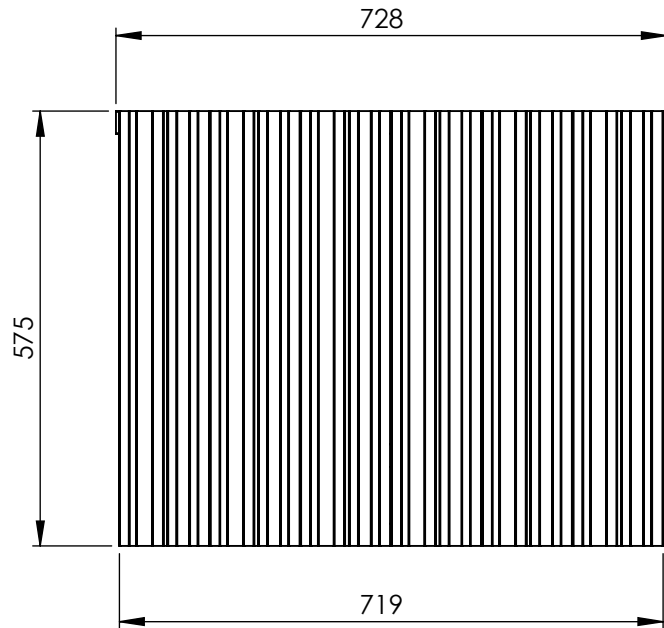

AU007 AL0575719

Sections: 6

Electrical element: W

Weight: 6.5 kg
Volume: 1.4 l

Output @50°CΔT: 738 W
2518 BTUs

Height: 575 mm

Width: 728 mm

Depth: 63-72 mm

Face-to-face connections: 719 mm

All dimensions in millimetres

Manufactured from Aluminium

Revision: 001

Approved by:

Drawn on: 21/08/2024

www.vogueuk.co.uk
01902 387000
sales@vogueuk.co.uk

www.vogueuk.eu
01902 387035
exportsales@vogueuk.co.uk

Scale 1:10
Tolerance: +/-1.5%