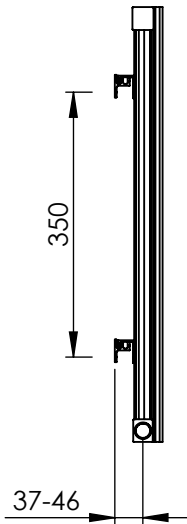

AU007 AL0575719

Sections: 6

Electrical element: W

Weight: 6.5 kg
Volume: 1.4 l

Output @50°CΔT: 738 W
2518 BTUs

Height: 575 mm

Width: 728 mm

Depth: 63-72 mm

Face-to-face connections: 719 mm

All dimensions in millimetres

Manufactured from Aluminium

Revision: 001

Approved by:

Drawn on: 21/08/2024

www.vogueuk.co.uk
01902 387000
sales@vogueuk.co.uk

www.vogueuk.eu
01902 387035
exportsales@vogueuk.co.uk

Scale 1:10
Tolerance: +/-1.5%