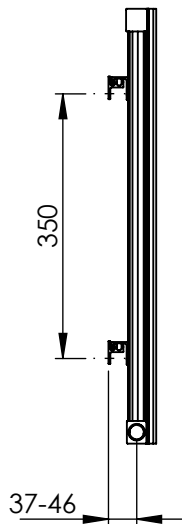

AU007 AL0575959

Sections: 8

Electrical element: W

Weight: 8.6 kg
Volume: 1.8 l

Output @50°CΔT: 984 W
3357 BTUs

Height: 575 mm

Width: 968 mm

Depth: 63-72 mm

Face-to-face connections: 959 mm

All dimensions in millimetres

Manufactured from Aluminium

Revision: 001

Approved by:

Drawn on: 21/08/2024

www.vogueuk.co.uk
01902 387000
sales@vogueuk.co.uk

www.vogueuk.eu
01902 387035
exportsales@vogueuk.co.uk

Scale 1:10
Tolerance: +/-1.5%