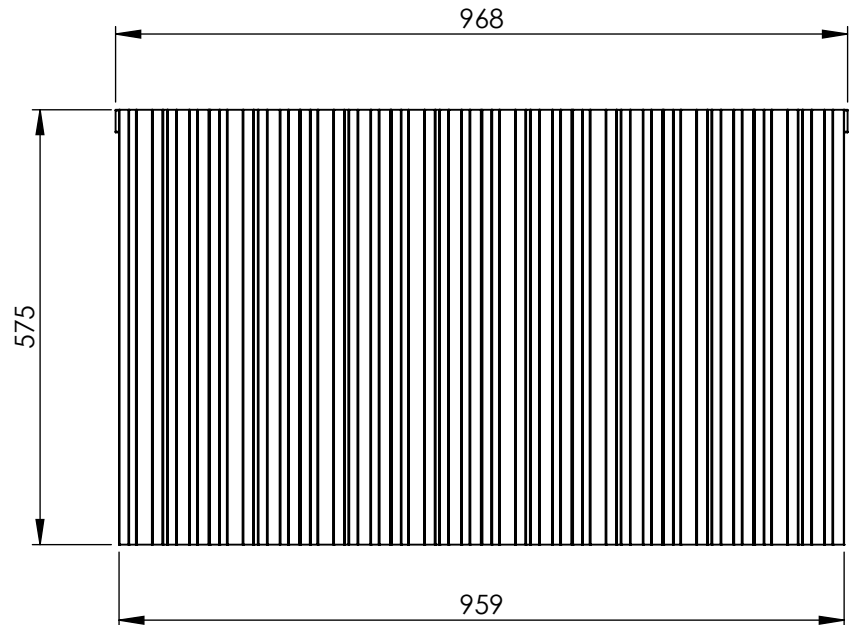

AU007 AL0575959

Sections: 8

Electrical element: W

Weight: 8.6 kg
Volume: 1.8 l

Output @50°CΔT: 984 W
3357 BTUs

Height: 575 mm

Width: 968 mm

Depth: 63-72 mm

Face-to-face connections: 959 mm

All dimensions in millimetres

Manufactured from Aluminium

Revision: 001

Approved by:

Drawn on: 21/08/2024

www.vogueuk.co.uk
01902 387000
sales@vogueuk.co.uk

www.vogueuk.eu
01902 387035
exportsales@vogueuk.co.uk

Scale 1:10
Tolerance: +/-1.5%