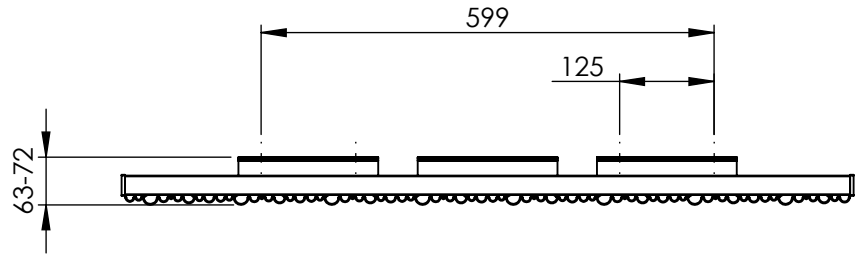

AU007 AL0575959

Sections: 8

Electrical element: W

Weight: 8.6 kg
Volume: 1.8 l

Output @50°CΔT: 984 W
3357 BTUs

Height: 575 mm

Width: 968 mm

Depth: 63-72 mm

Face-to-face connections: 959 mm

All dimensions in millimetres

Manufactured from Aluminium

Revision: 001

Approved by:

Drawn on: 21/08/2024

www.vogueuk.co.uk
01902 387000
sales@vogueuk.co.uk

www.vogueuk.eu
01902 387035
exportsales@vogueuk.co.uk

Scale 1:10
Tolerance: +/-1.5%