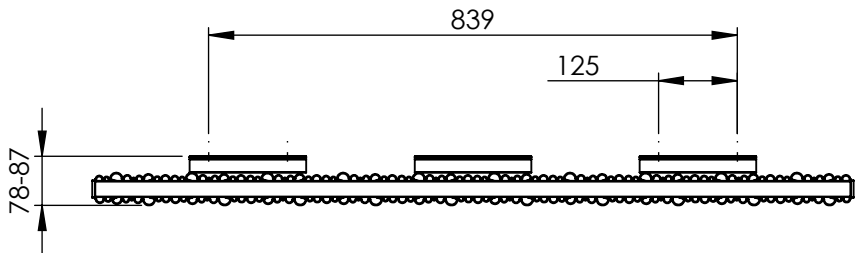

# AU009 AL0575119

Sections: 10

Electrical element: W

Weight: 16.4 kg  
Volume: 2.3 l

Output @50°CΔT: 1920 W  
6651 BTUs

Height: 575 mm

Width: 1208 mm

Depth: 78-87 mm

Face-to-face connections: 1199 mm

All dimensions in millimetres

Manufactured from Aluminium

Revision: 001

Approved by:

Drawn on: 21/08/2024

www.vogueuk.co.uk  
01902 387000  
sales@vogueuk.co.uk

www.vogueuk.eu  
01902 387035  
exportsales@vogueuk.co.uk

Scale 1:12  
Tolerance: +/-1.5%