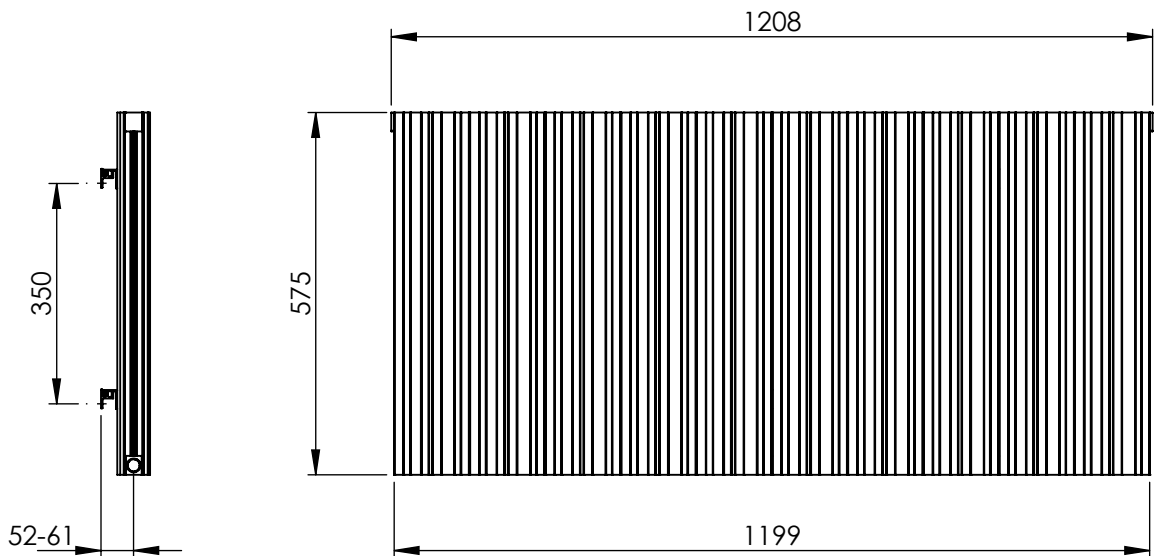

# AU009 AL0575119

Sections: 10

Electrical element: W

Weight: 16.4 kg  
Volume: 2.3 l

Output @50°CΔT: 1920 W  
6651 BTUs

Height: 575 mm

Width: 1208 mm

Depth: 78-87 mm

Face-to-face connections: 1199 mm

All dimensions in millimetres

Manufactured from Aluminium

Revision: 001

Approved by:

Drawn on: 21/08/2024

www.vogueuk.co.uk  
01902 387000  
sales@vogueuk.co.uk

www.vogueuk.eu  
01902 387035  
exportsales@vogueuk.co.uk

Scale 1:12  
Tolerance: +/-1.5%