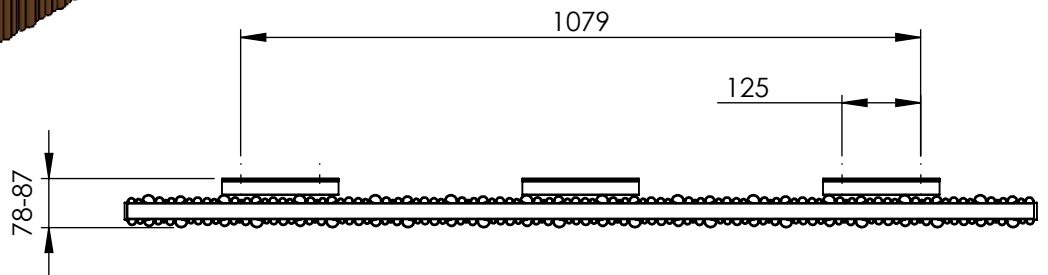

AU009 AL0575143

Sections: 12

Electrical element: W

Weight: 20 kg
Volume: 2.8 l

Output @50 °CΔT: 2304 W
7861 BTUs

Height: 575 mm

Width: 1448 mm

Depth: 78-87 mm

Face-to-face connections: 1439 mm

All dimensions in millimetres

Manufactured from Aluminium

Revision: 001

Approved by:

Drawn on: 21/08/2024

www.vogueuk.co.uk
01902 387000
sales@vogueuk.co.uk

www.vogueuk.eu
01902 387035
exportsales@vogueuk.co.uk

Scale 1:12
Tolerance: +/-1.5%