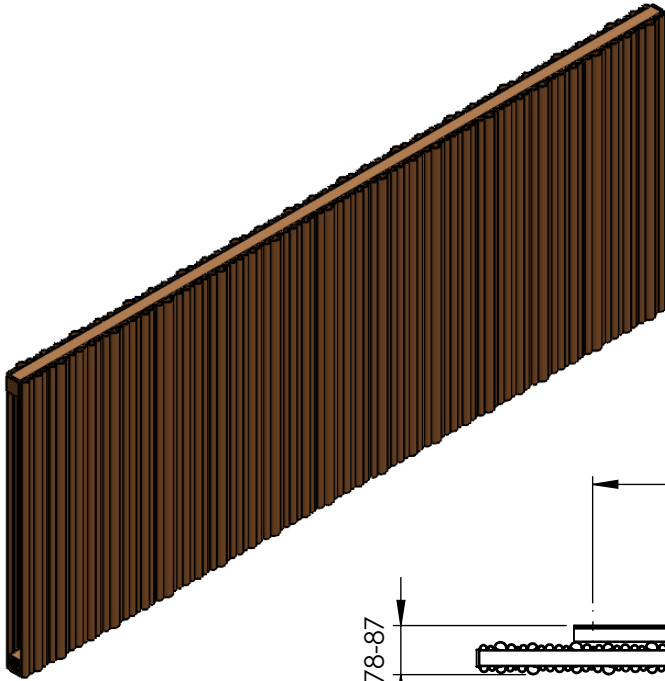

AU009 AL0575143

Sections: 12

Electrical element: W

Weight: 20 kg
Volume: 2.8 l

Output @50 °CΔT: 2304 W
7861 BTUs

Height: 575 mm

Width: 1448 mm

Depth: 78-87 mm

Face-to-face connections: 1439 mm

All dimensions in millimetres

Manufactured from Aluminium

Revision: 001

Approved by:

Drawn on: 21/08/2024

www.vogueuk.co.uk
01902 387000
sales@vogueuk.co.uk

www.vogueuk.eu
01902 387035
exportsales@vogueuk.co.uk

Scale 1:12
Tolerance: +/-1.5%