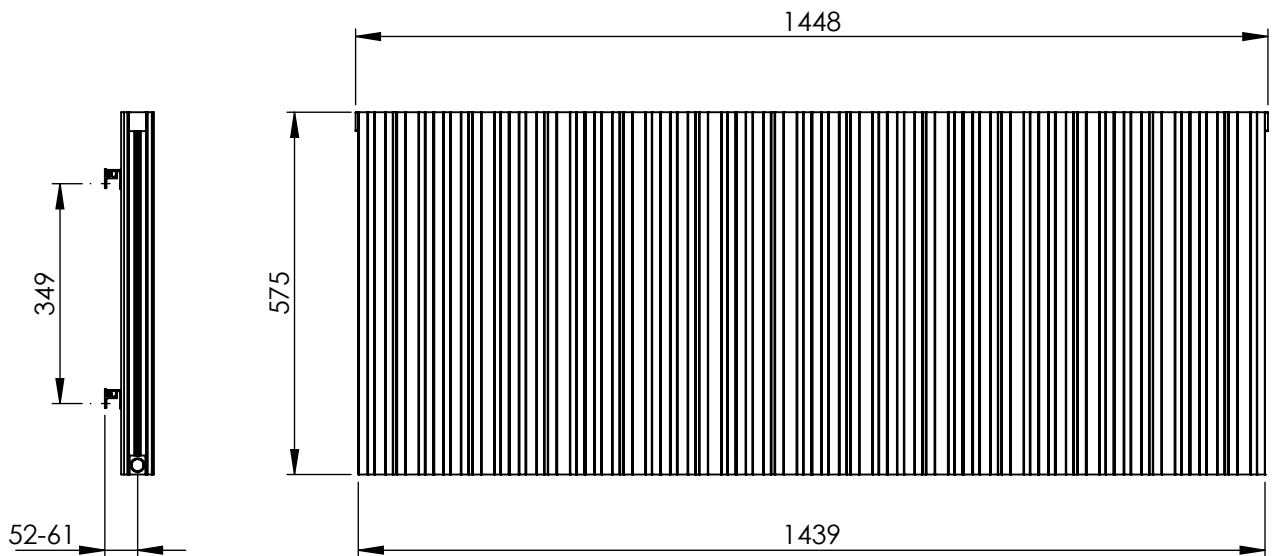

AU009 AL0575143

Sections: 12

Electrical element: W

Weight: 20 kg
Volume: 2.8 l

Output @50 °CΔT: 2304 W
7861 BTUs

Height: 575 mm

Width: 1448 mm

Depth: 78-87 mm

Face-to-face connections: 1439 mm

All dimensions in millimetres

Manufactured from Aluminium

Revision: 001

Approved by:

Drawn on: 21/08/2024

www.vogueuk.co.uk
01902 387000
sales@vogueuk.co.uk

www.vogueuk.eu
01902 387035
exportsales@vogueuk.co.uk

Scale 1:12
Tolerance: +/-1.5%