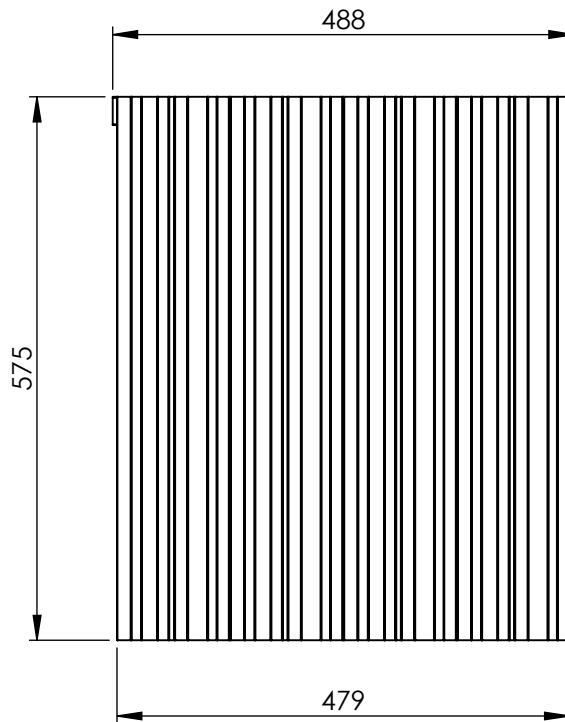

AU009 AL0575479

Sections: 4

Electrical element: W

Weight: 7 kg
Volume: 0.9 l

Output @50°CΔT: 768 W
2620 BTUs

Height: 575 mm

Width: 488 mm

Depth: 78-87 mm

Face-to-face connections: 479 mm

All dimensions in millimetres

Manufactured from Aluminium

Revision: 001

Approved by:

Drawn on: 21/08/2024

www.vogueuk.co.uk
01902 387000
sales@vogueuk.co.uk

www.vogueuk.eu
01902 387035
exportsales@vogueuk.co.uk

Scale 1:8
Tolerance: +/-1.5%