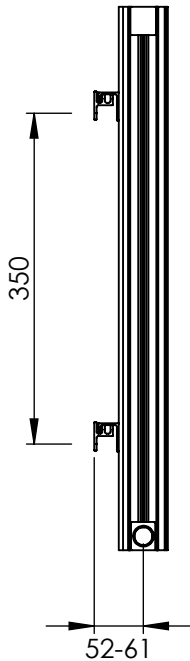

AU009 AL0575479

Sections: 4

Electrical element: W

Weight: 7 kg
Volume: 0.9 l

Output @50°CΔT: 768 W
2620 BTUs

Height: 575 mm

Width: 488 mm

Depth: 78-87 mm

Face-to-face connections: 479 mm

All dimensions in millimetres

Manufactured from Aluminium

Revision: 001

Approved by:

Drawn on: 21/08/2024

www.vogueuk.co.uk
01902 387000
sales@vogueuk.co.uk

www.vogueuk.eu
01902 387035
exportsales@vogueuk.co.uk

Scale 1:8
Tolerance: +/-1.5%