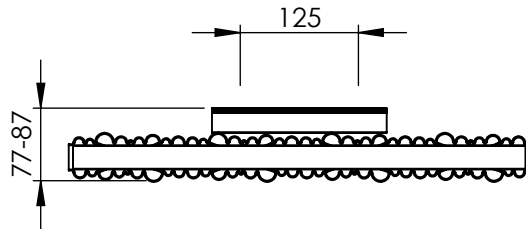

AU009 AL0575479

Sections: 4

Electrical element: W

Weight: 7 kg
Volume: 0.9 l

Output @50°CΔT: 768 W
2620 BTUs

Height: 575 mm

Width: 488 mm

Depth: 78-87 mm

Face-to-face connections: 479 mm

All dimensions in millimetres

Manufactured from Aluminium

Revision: 001

Approved by:

Drawn on: 21/08/2024

www.vogueuk.co.uk
01902 387000
sales@vogueuk.co.uk

www.vogueuk.eu
01902 387035
exportsales@vogueuk.co.uk

Scale 1:8
Tolerance: +/-1.5%