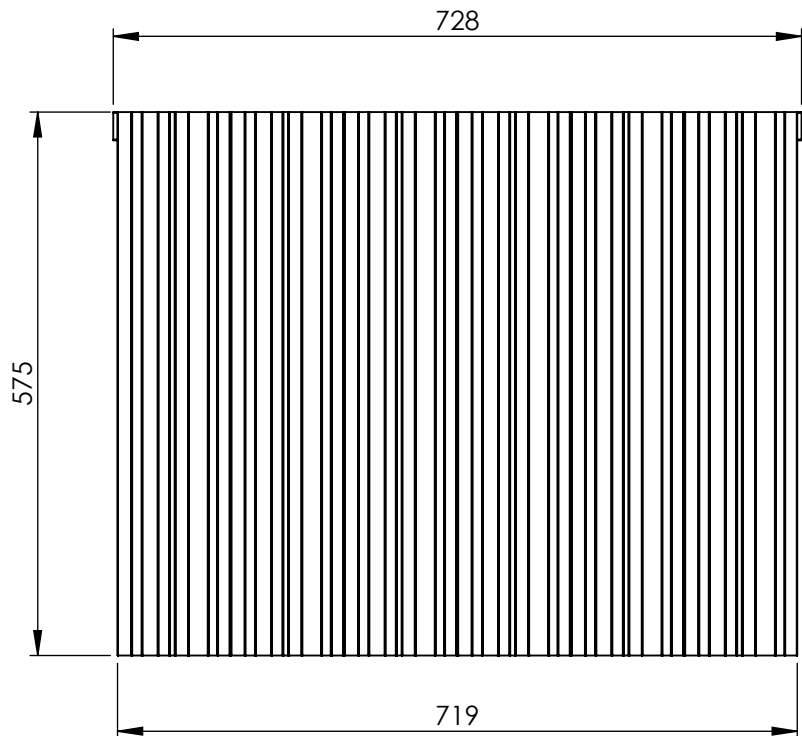

AU009 AL0575719

Sections: 6

Electrical element: W

Weight: 10 kg
Volume: 1.4 l

Output @50°CΔT: 1152 W
3931 BTUs

Height: 575 mm

Width: 728 mm

Depth: 78-87 mm

Face-to-face connections: 719 mm

All dimensions in millimetres

Manufactured from Aluminium

Revision: 001

Approved by:

Drawn on: 21/08/2024

www.vogueuk.co.uk
01902 387000
sales@vogueuk.co.uk

www.vogueuk.eu
01902 387035
exportsales@vogueuk.co.uk

Scale 1:8
Tolerance: +/-1.5%