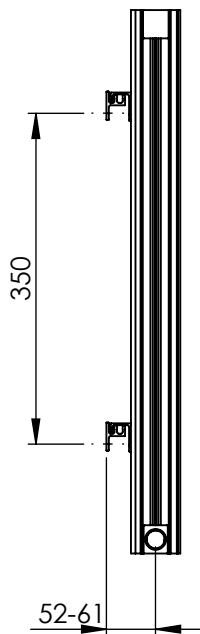

AU009 AL0575719

Sections: 6

Electrical element: W

Weight: 10 kg
Volume: 1.4 l

Output @50°CΔT: 1152 W
3931 BTUs

Height: 575 mm

Width: 728 mm

Depth: 78-87 mm

Face-to-face connections: 719 mm

All dimensions in millimetres

Manufactured from Aluminium

Revision: 001

Approved by:

Drawn on: 21/08/2024

www.vogueuk.co.uk
01902 387000
sales@vogueuk.co.uk

www.vogueuk.eu
01902 387035
exportsales@vogueuk.co.uk

Scale 1:8
Tolerance: +/-1.5%