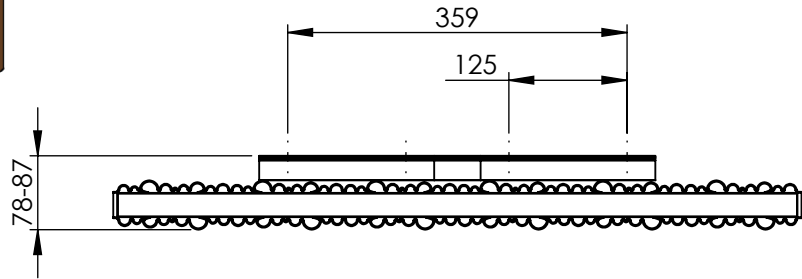

AU009 AL0575719

Sections: 6

Electrical element: W

Weight: 10 kg
Volume: 1.4 l

Output @50°CΔT: 1152 W
3931 BTUs

Height: 575 mm

Width: 728 mm

Depth: 78-87 mm

Face-to-face connections: 719 mm

All dimensions in millimetres

Manufactured from Aluminium

Revision: 001

Approved by:

Drawn on: 21/08/2024

www.vogueuk.co.uk
01902 387000
sales@vogueuk.co.uk

www.vogueuk.eu
01902 387035
exportsales@vogueuk.co.uk

Scale 1:8
Tolerance: +/-1.5%