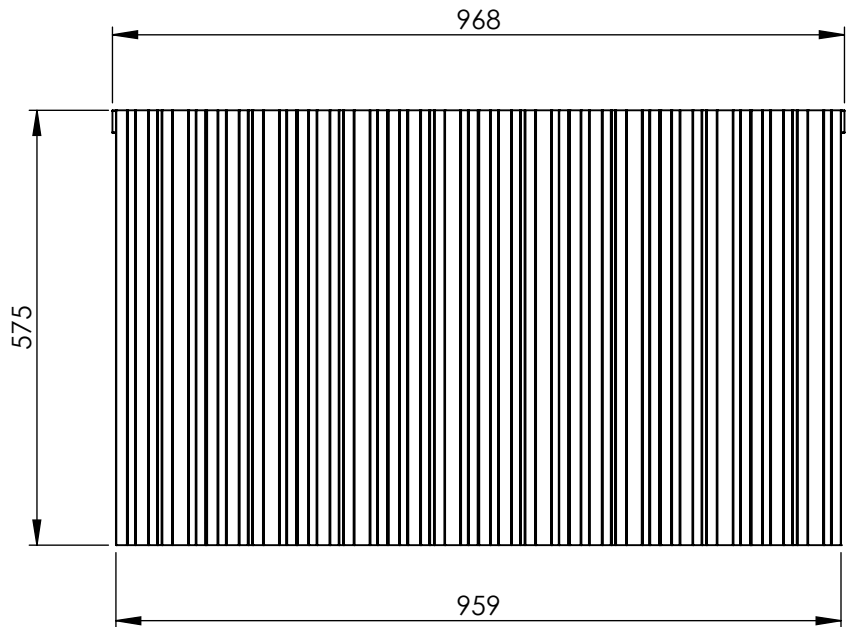

AU009 AL0575959

Sections: 8

Electrical element: W

Weight: 13.1 kg
Volume: 1.9 l

Output @50°CΔT: 1536 W
5241 BTUs

Height: 575 mm

Width: 968 mm

Depth: 78-87 mm

Face-to-face connections: 959 mm

All dimensions in millimetres

Manufactured from Aluminium

Revision: 001

Approved by:

Drawn on: 21/08/2024

www.vogueuk.co.uk
01902 387000
sales@vogueuk.co.uk

www.vogueuk.eu
01902 387035
exportsales@vogueuk.co.uk

Scale 1:10
Tolerance: +/-1.5%