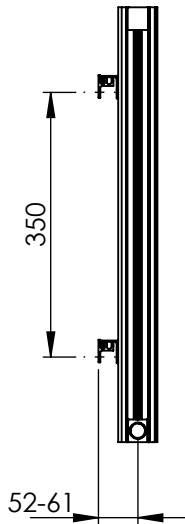

AU009 AL0575959

Sections: 8

Electrical element: W

Weight: 13.1 kg
Volume: 1.9 l

Output @50°CΔT: 1536 W
5241 BTUs

Height: 575 mm

Width: 968 mm

Depth: 78-87 mm

Face-to-face connections: 959 mm

All dimensions in millimetres

Manufactured from Aluminium

Revision: 001

Approved by:

Drawn on: 21/08/2024

www.vogueuk.co.uk
01902 387000
sales@vogueuk.co.uk

www.vogueuk.eu
01902 387035
exportsales@vogueuk.co.uk

Scale 1:10
Tolerance: +/-1.5%