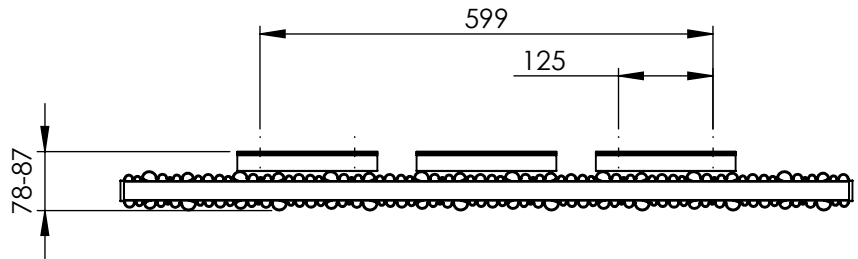

AU009 AL0575959

Sections: 8

Electrical element: W

Weight: 13.1 kg
Volume: 1.9 l

Output @50°CΔT: 1536 W
5241 BTUs

Height: 575 mm

Width: 968 mm

Depth: 78-87 mm

Face-to-face connections: 959 mm

All dimensions in millimetres

Manufactured from Aluminium

Revision: 001

Approved by:

Drawn on: 21/08/2024

www.vogueuk.co.uk
01902 387000
sales@vogueuk.co.uk

www.vogueuk.eu
01902 387035
exportsales@vogueuk.co.uk

Scale 1:10
Tolerance: +/-1.5%