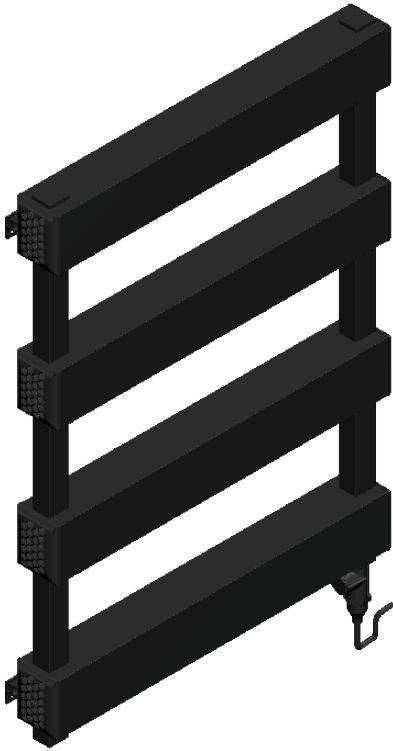

AU030 AL0700458

Sections: 4

Electrical element: 150 W

Weight: 5.1 kg
Volume: 0.7 l

Output @50°CΔT: 744 W
2539 BTUs

Height: 705 mm

Width: 515 mm

Depth: 87-96 mm

Pipe Centres: - mm

All dimensions in millimetres

Manufactured from Aluminium

Revision: 001

Approved by:

Drawn on: 27/08/2024

www.vogueuk.co.uk
01902 387000
sales@vogueuk.co.uk

www.vogueuk.eu
01902 387035
exportsales@vogueuk.co.uk

Scale 1:8
Tolerance: +/-1.5%