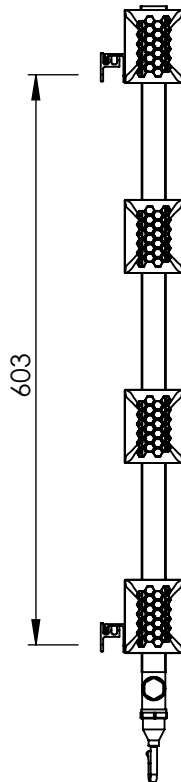

AU030 AL0700458

Sections: 4

Electrical element: 150 W

Weight: 5.1 kg
Volume: 0.7 l

Output @50°CΔT: 744 W
2539 BTUs

Height: 705 mm

Width: 515 mm

Depth: 87-96 mm

Pipe Centres: - mm

All dimensions in millimetres

Manufactured from Aluminium

Revision: 001

Approved by:

Drawn on: 27/08/2024

www.vogueuk.co.uk
01902 387000
sales@vogueuk.co.uk

www.vogueuk.eu
01902 387035
exportsales@vogueuk.co.uk

Scale 1:8
Tolerance: +/-1.5%