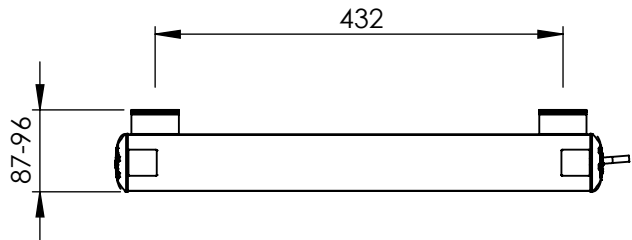

AU030 AL0700458

Sections: 4

Electrical element: 150 W

Weight: 5.1 kg
Volume: 0.7 l

Output @50°CΔT: 744 W
2539 BTUs

Height: 705 mm

Width: 515 mm

Depth: 87-96 mm

Pipe Centres: - mm

All dimensions in millimetres

Manufactured from Aluminium

Revision: 001

Approved by:

Drawn on: 27/08/2024

www.vogueuk.co.uk
01902 387000
sales@vogueuk.co.uk

www.vogueuk.eu
01902 387035
exportsales@vogueuk.co.uk

Scale 1:8
Tolerance: +/-1.5%