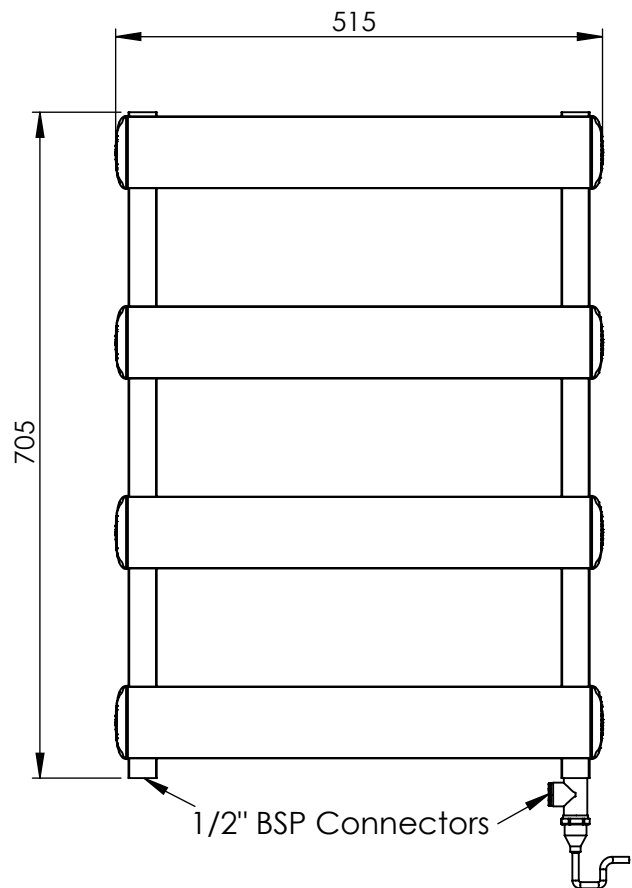

AU030 AL0700458

Sections: 4

Electrical element: 150 W

Weight: 5.1 kg
Volume: 0.7 l

Output @50°CΔT: 744 W
2539 BTUs

Height: 705 mm

Width: 515 mm

Depth: 87-96 mm

Pipe Centres: - mm

All dimensions in millimetres

Manufactured from Aluminium

Revision: 001

Approved by:

Drawn on: 27/08/2024

www.vogueuk.co.uk
01902 387000
sales@vogueuk.co.uk

www.vogueuk.eu
01902 387035
exportsales@vogueuk.co.uk

Scale 1:8
Tolerance: +/-1.5%