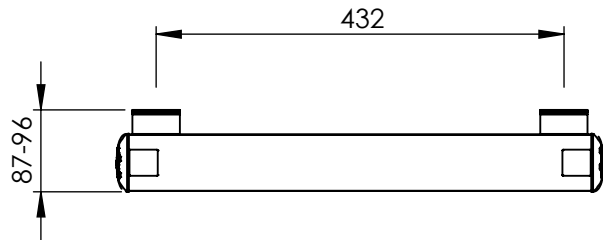

# AU030 AL0700458

Sections: 4

Electrical element: W

Weight: 5.1 kg  
Volume: 0.7 l

Output @50°CΔT: 744 W  
2539 BTUs

Height: 705 mm

Width: 515 mm

Depth: 87-96 mm

Pipe Centres: 458 mm

All dimensions in millimetres

Manufactured from Aluminium

Revision: 001

Approved by:

Drawn on: 27/08/2024

www.vogueuk.co.uk  
01902 387000  
sales@vogueuk.co.uk

www.vogueuk.eu  
01902 387035  
exportsales@vogueuk.co.uk

Scale 1:8  
Tolerance: +/-1.5%