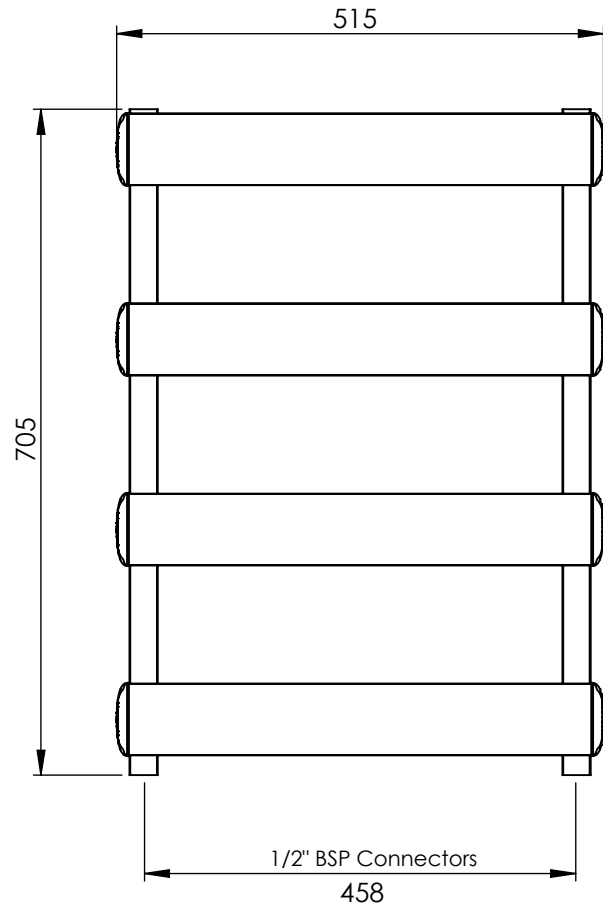

# AU030 AL0700458

Sections: 4

Electrical element: W

Weight: 5.1 kg  
Volume: 0.7 l

Output @50°CΔT: 744 W  
2539 BTUs

Height: 705 mm

Width: 515 mm

Depth: 87-96 mm

Pipe Centres: 458 mm

All dimensions in millimetres

Manufactured from Aluminium

Revision: 001

Approved by:

Drawn on: 27/08/2024

www.vogueuk.co.uk  
01902 387000  
sales@vogueuk.co.uk

www.vogueuk.eu  
01902 387035  
exportsales@vogueuk.co.uk

Scale 1:8  
Tolerance: +/-1.5%