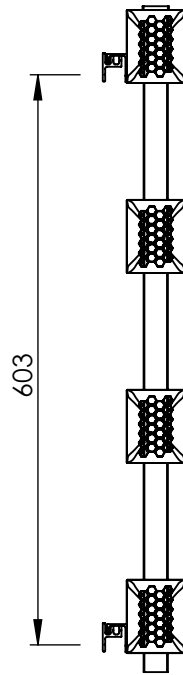

# AU030 AL0700458

Sections: 4

Electrical element: W

Weight: 5.1 kg  
Volume: 0.7 l

Output @50°CΔT: 744 W  
2539 BTUs

Height: 705 mm

Width: 515 mm

Depth: 87-96 mm

Pipe Centres: 458 mm

All dimensions in millimetres

Manufactured from Aluminium

Revision: 001

Approved by:

Drawn on: 27/08/2024

www.vogueuk.co.uk  
01902 387000  
sales@vogueuk.co.uk

www.vogueuk.eu  
01902 387035  
exportsales@vogueuk.co.uk

Scale 1:8  
Tolerance: +/-1.5%