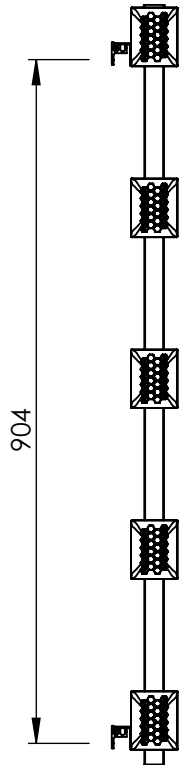

AU030 AL1005458

Sections: 5

Electrical element: W

Weight: 7 kg
Volume: 0.9 l

Output @50°CΔT: 620 W
2115 BTUs

Height: 1005 mm

Width: 515 mm

Depth: 87-96 mm

Pipe Centres: 458 mm

All dimensions in millimetres

Manufactured from Aluminium

Revision: 001

Approved by:

Drawn on: 27/08/2024

www.vogueuk.co.uk
01902 387000
sales@vogueuk.co.uk

www.vogueuk.eu
01902 387035
exportsales@vogueuk.co.uk

Scale 1:10
Tolerance: +/-1.5%