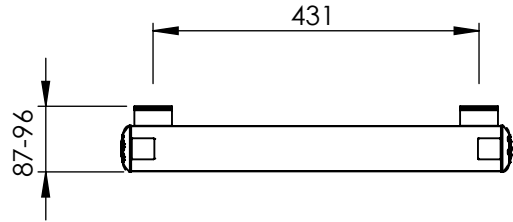

AU030 AL1005458

Sections: 5

Electrical element: W

Weight: 7 kg
Volume: 0.9 l

Output @50°CΔT: 620 W
2115 BTUs

Height: 1005 mm

Width: 515 mm

Depth: 87-96 mm

Pipe Centres: 458 mm

All dimensions in millimetres

Manufactured from Aluminium

Revision: 001

Approved by:

Drawn on: 27/08/2024

www.vogueuk.co.uk
01902 387000
sales@vogueuk.co.uk

www.vogueuk.eu
01902 387035
exportsales@vogueuk.co.uk

Scale 1:10
Tolerance: +/-1.5%