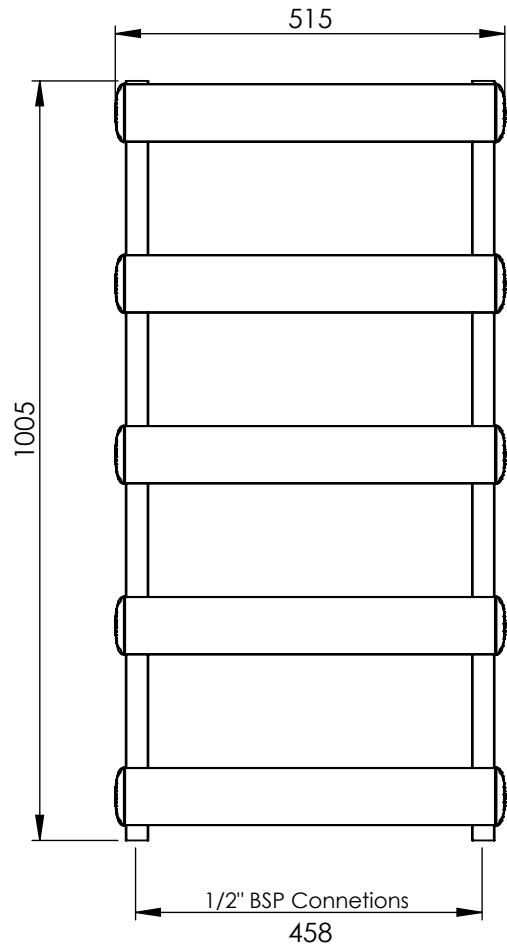

AU030 AL1005458

Sections: 5

Electrical element: W

Weight: 7 kg
Volume: 0.9 l

Output @50°CΔT: 620 W
2115 BTUs

Height: 1005 mm

Width: 515 mm

Depth: 87-96 mm

Pipe Centres: 458 mm

All dimensions in millimetres

Manufactured from Aluminium

Revision: 001

Approved by:

Drawn on: 27/08/2024

www.vogueuk.co.uk
01902 387000
sales@vogueuk.co.uk

www.vogueuk.eu
01902 387035
exportsales@vogueuk.co.uk

Scale 1:10
Tolerance: +/-1.5%