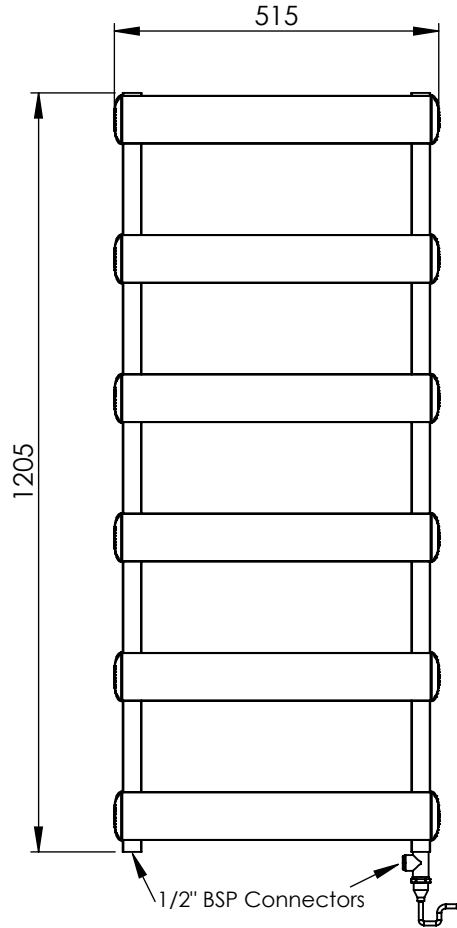

AU030 AL1205458

Sections: 6

Electrical element: 300 W

Weight: 8.1 kg
Volume: 1.0l

Output @50°CΔT: 744 W
2539 BTUs

Height: 1205 mm

Width: 515 mm

Depth: 87-96 mm

Pipe Centres: - mm

All dimensions in millimetres

Manufactured from Aluminium

Revision: 001

Approved by:

Drawn on: 27/08/2024

www.vogueuk.co.uk
01902 387000
sales@vogueuk.co.uk

www.vogueuk.eu
01902 387035
exportsales@vogueuk.co.uk

Scale 1:12
Tolerance: +/-1.5%