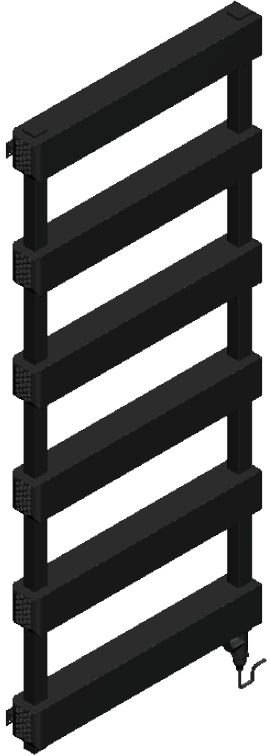

AU030 AL1205458

Sections: 6

Electrical element: 300 W

Weight: 8.1 kg
Volume: 1.0l

Output @50°CΔT: 744 W
2539 BTUs

Height: 1205 mm

Width: 515 mm

Depth: 87-96 mm

Pipe Centres: - mm

All dimensions in millimetres

Manufactured from Aluminium

Revision: 001

Approved by:

Drawn on: 27/08/2024

www.vogueuk.co.uk
01902 387000
sales@vogueuk.co.uk

www.vogueuk.eu
01902 387035
exportsales@vogueuk.co.uk

Scale 1:12
Tolerance: +/-1.5%