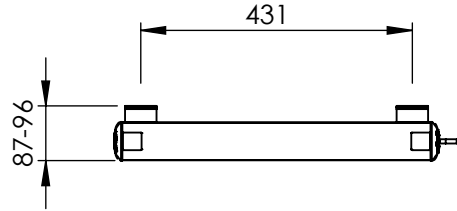

AU030 AL1205458

Sections: 6

Electrical element: 300 W

Weight: 8.1 kg
Volume: 1.0l

Output @50°CΔT: 744 W
2539 BTUs

Height: 1205 mm

Width: 515 mm

Depth: 87-96 mm

Pipe Centres: - mm

All dimensions in millimetres

Manufactured from Aluminium

Revision: 001

Approved by:

Drawn on: 27/08/2024

www.vogueuk.co.uk
01902 387000
sales@vogueuk.co.uk

www.vogueuk.eu
01902 387035
exportsales@vogueuk.co.uk

Scale 1:12
Tolerance: +/-1.5%