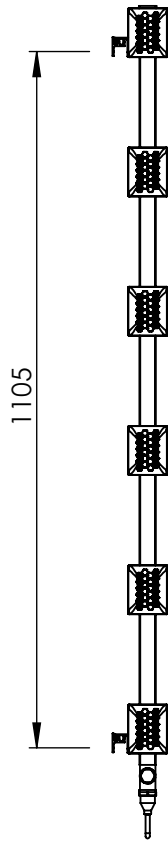

AU030 AL1205458

Sections: 6

Electrical element: 300 W

Weight: 8.1 kg
Volume: 1.0l

Output @50°CΔT: 744 W
2539 BTUs

Height: 1205 mm

Width: 515 mm

Depth: 87-96 mm

Pipe Centres: - mm

All dimensions in millimetres

Manufactured from Aluminium

Revision: 001

Approved by:

Drawn on: 27/08/2024

www.vogueuk.co.uk
01902 387000
sales@vogueuk.co.uk

www.vogueuk.eu
01902 387035
exportsales@vogueuk.co.uk

Scale 1:12
Tolerance: +/-1.5%