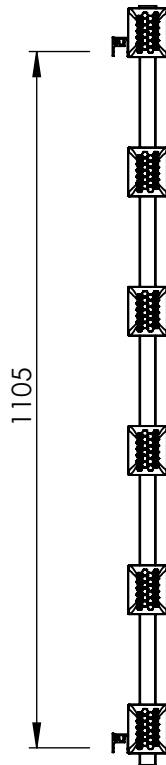

AU030 AL1205458

Sections: 6

Electrical element: W

Weight: 8.1 kg
Volume: 1.0l

Output @50°CΔT: 744 W
2539 BTUs

Height: 1205 mm

Width: 515 mm

Depth: 87-96 mm

Pipe Centres: 458 mm

All dimensions in millimetres

Manufactured from Aluminium

Revision: 001

Approved by:

Drawn on: 27/08/2024

www.vogueuk.co.uk
01902 387000
sales@vogueuk.co.uk

www.vogueuk.eu
01902 387035
exportsales@vogueuk.co.uk

Scale 1:12
Tolerance: +/-1.5%