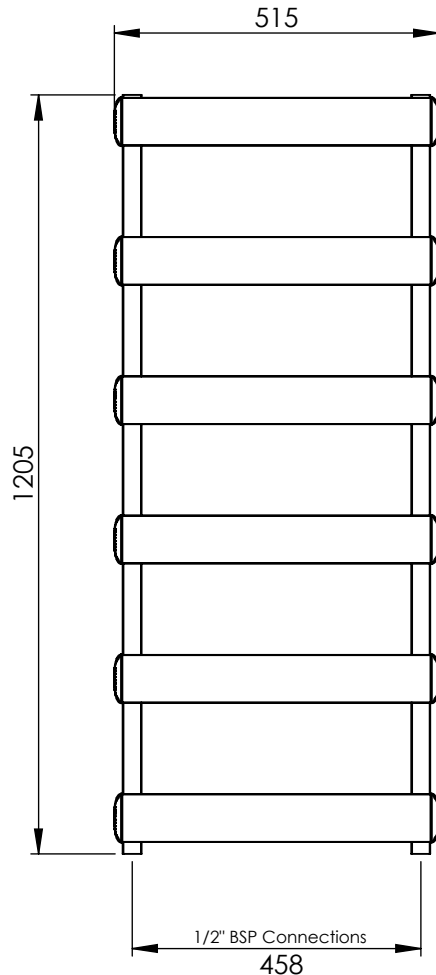

AU030 AL1205458

Sections: 6

Electrical element: W

Weight: 8.1 kg
Volume: 1.0l

Output @50°CΔT: 744 W
2539 BTUs

Height: 1205 mm

Width: 515 mm

Depth: 87-96 mm

Pipe Centres: 458 mm

All dimensions in millimetres

Manufactured from Aluminium

Revision: 001

Approved by:

Drawn on: 27/08/2024

www.vogueuk.co.uk
01902 387000
sales@vogueuk.co.uk

www.vogueuk.eu
01902 387035
exportsales@vogueuk.co.uk

Scale 1:12
Tolerance: +/-1.5%