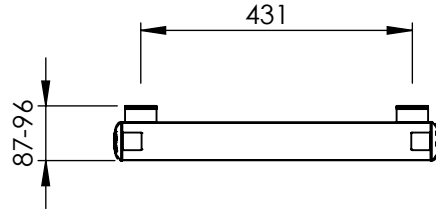

AU030 AL1205458

Sections: 6

Electrical element: W

Weight: 8.1 kg
Volume: 1.0l

Output @50°CΔT: 744 W
2539 BTUs

Height: 1205 mm

Width: 515 mm

Depth: 87-96 mm

Pipe Centres: 458 mm

All dimensions in millimetres

Manufactured from Aluminium

Revision: 001

Approved by:

Drawn on: 27/08/2024

www.vogueuk.co.uk
01902 387000
sales@vogueuk.co.uk

www.vogueuk.eu
01902 387035
exportsales@vogueuk.co.uk

Scale 1:12
Tolerance: +/-1.5%