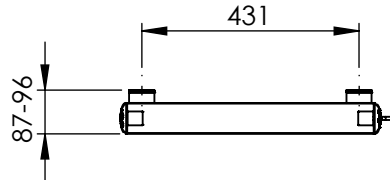

AU030 AL1405458

Sections: 7

Electrical element: 300 W

Weight: 9.4 kg
Volume: 1.3 l

Output @50°CΔT: 868 W
2962 BTUs

Height: 1405 mm

Width: 515 mm

Depth: 87-96 mm

Pipe Centres: - mm

All dimensions in millimetres

Manufactured from Aluminium

Revision: 001

Approved by:

Drawn on: 27/08/2024

www.vogueuk.co.uk
01902 387000
sales@vogueuk.co.uk

www.vogueuk.eu
01902 387035
exportsales@vogueuk.co.uk

Scale 1:15
Tolerance: +/-1.5%