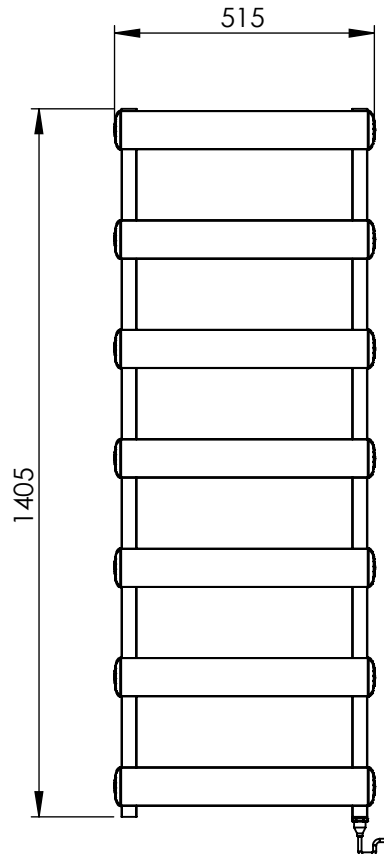

AU030 AL1405458

Sections: 7

Electrical element: 300 W

Weight: 9.4 kg
Volume: 1.3 l

Output @50°CΔT: 868 W
2962 BTUs

Height: 1405 mm

Width: 515 mm

Depth: 87-96 mm

Pipe Centres: - mm

All dimensions in millimetres

Manufactured from Aluminium

Revision: 001

Approved by:

Drawn on: 27/08/2024

www.vogueuk.co.uk
01902 387000
sales@vogueuk.co.uk

www.vogueuk.eu
01902 387035
exportsales@vogueuk.co.uk

Scale 1:15
Tolerance: +/-1.5%