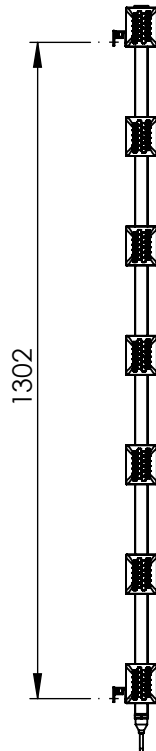

AU030 AL1405458

Sections: 7

Electrical element: 300 W

Weight: 9.4 kg
Volume: 1.3 l

Output @50°CΔT: 868 W
2962 BTUs

Height: 1405 mm

Width: 515 mm

Depth: 87-96 mm

Pipe Centres: - mm

All dimensions in millimetres

Manufactured from Aluminium

Revision: 001

Approved by:

Drawn on: 27/08/2024

www.vogueuk.co.uk
01902 387000
sales@vogueuk.co.uk

www.vogueuk.eu
01902 387035
exportsales@vogueuk.co.uk

Scale 1:15
Tolerance: +/-1.5%