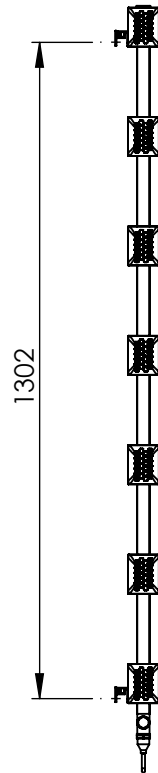

# AU030 AL1405458

Sections: 7

Electrical element: 300 W

Weight: 9.4 kg  
Volume: 1.3 l

Output @50°CΔT: 868 W  
2962 BTUs

Height: 1405 mm

Width: 515 mm

Depth: 87-96 mm

Pipe Centres: - mm

All dimensions in millimetres

Manufactured from Aluminium

Revision: 001

Approved by:

Drawn on: 27/08/2024

www.vogueuk.co.uk  
01902 387000  
sales@vogueuk.co.uk

www.vogueuk.eu  
01902 387035  
exportsales@vogueuk.co.uk

Scale 1:15  
Tolerance: +/-1.5%