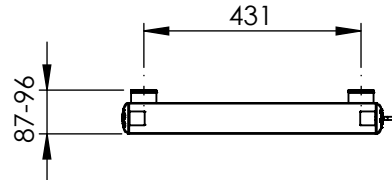

# AU030 AL1405458

Sections: 7

Electrical element: 300 W

Weight: 9.4 kg  
Volume: 1.3 l

Output @50°CΔT: 868 W  
2962 BTUs

Height: 1405 mm

Width: 515 mm

Depth: 87-96 mm

Pipe Centres: - mm

All dimensions in millimetres

Manufactured from Aluminium

Revision: 001

Approved by:

Drawn on: 27/08/2024

www.vogueuk.co.uk  
01902 387000  
sales@vogueuk.co.uk

www.vogueuk.eu  
01902 387035  
exportsales@vogueuk.co.uk

Scale 1:15  
Tolerance: +/-1.5%