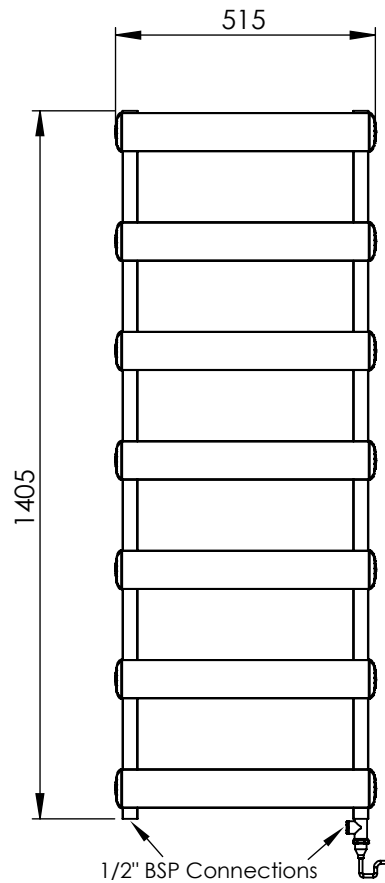

# AU030 AL1405458

Sections: 7

Electrical element: 300 W

Weight: 9.4 kg  
Volume: 1.3 l

Output @50°CΔT: 868 W  
2962 BTUs

Height: 1405 mm

Width: 515 mm

Depth: 87-96 mm

Pipe Centres: - mm

All dimensions in millimetres

Manufactured from Aluminium

Revision: 001

Approved by:

Drawn on: 27/08/2024

www.vogueuk.co.uk  
01902 387000  
sales@vogueuk.co.uk

www.vogueuk.eu  
01902 387035  
exportsales@vogueuk.co.uk

Scale 1:15  
Tolerance: +/-1.5%