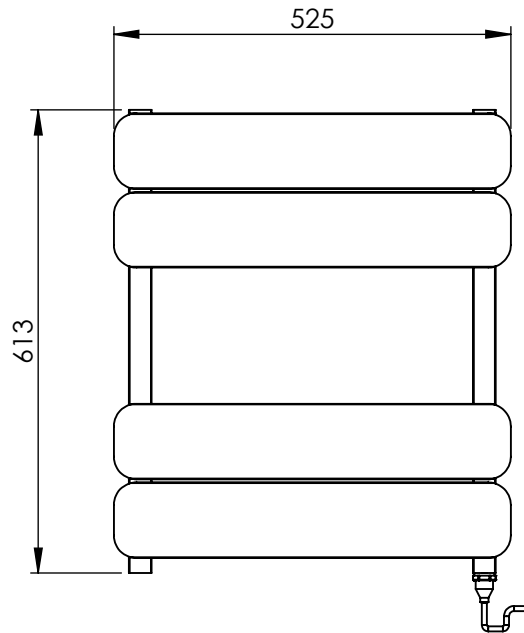

# AU033 AL0613455

Sections: 4

Electrical element: 100 W

Weight: 3.4 kg

Output @50°CΔT: 276 W  
942 BTUs

Height: 613 mm

Width: 525 mm

Depth: 72 mm

Pipe Centres: - mm

All dimensions in millimetres

Manufactured from Aluminium

Revision: 001

Approved by:

Drawn on: 23/08/2024

[www.vogueuk.co.uk](http://www.vogueuk.co.uk)  
01902 387000  
[sales@vogueuk.co.uk](mailto:sales@vogueuk.co.uk)

Vogue UK Ltd. reserve the right to alter specifications without prior notice.  
ALL MEASUREMENTS ARE NOMINAL DIMENSIONS ONLY, AND ARE NOT BINDING.

Scale 1:10  
Tolerance: +/-1.5%