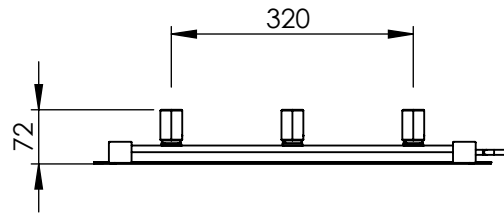

# AU033 AL0613455

Sections: 4

Electrical element: 100 W

Weight: 3.4 kg

Output @50°CΔT: 276 W  
942 BTUs

Height: 613 mm

Width: 525 mm

Depth: 72 mm

Pipe Centres: - mm

All dimensions in millimetres

Manufactured from Aluminium

Revision: 001

Approved by:

Drawn on: 23/08/2024

[www.vogueuk.co.uk](http://www.vogueuk.co.uk)  
01902 387000  
[sales@vogueuk.co.uk](mailto:sales@vogueuk.co.uk)

Vogue UK Ltd. reserve the right to alter specifications without prior notice.  
ALL MEASUREMENTS ARE NOMINAL DIMENSIONS ONLY, AND ARE NOT BINDING.

Scale 1:10  
Tolerance: +/-1.5%