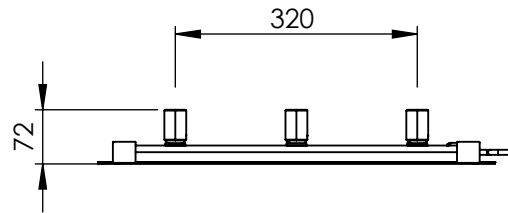

AU033 AL0613455

Sections: 4

Electrical element: 100 W

Weight: 3.4 kg

Output @50°CΔT: 276 W
942 BTUs

Height: 613 mm

Width: 525 mm

Depth: 72 mm

Pipe Centres: - mm

All dimensions in millimetres

Manufactured from Aluminium

Revision: 001

Approved by:

Drawn on: 23/08/2024

www.vogueuk.co.uk
01902 387000
sales@vogueuk.co.uk

www.vogueuk.eu
01902 387035
exportsales@vogueuk.co.uk

Scale 1:10
Tolerance: +/-1.5%