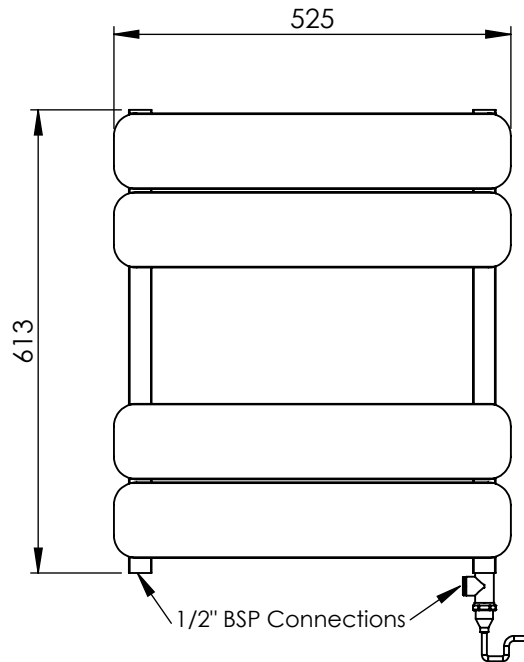

AU033 AL0613455

Sections: 4

Electrical element: 100 W

Weight: 3.4 kg

Output @50°CΔT: 276 W
942 BTUs

Height: 613 mm

Width: 525 mm

Depth: 72 mm

Pipe Centres: - mm

All dimensions in millimetres

Manufactured from Aluminium

Revision: 001

Approved by:

Drawn on: 23/08/2024

www.vogueuk.co.uk
01902 387000
sales@vogueuk.co.uk

www.vogueuk.eu
01902 387035
exportsales@vogueuk.co.uk

Scale 1:10
Tolerance: +/-1.5%