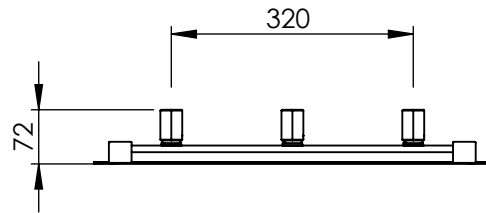

AU033 AL0613455

Sections: 4

Electrical element: W

Weight: 3.4 kg

Output @50°CΔT: 276 W
942 BTUs

Height: 613 mm

Width: 525 mm

Depth: 72 mm

Pipe Centres: 455 mm

All dimensions in millimetres

Manufactured from Aluminium

Revision: 001

Approved by:

Drawn on: 23/08/2024

www.vogueuk.co.uk
01902 387000
sales@vogueuk.co.uk

www.vogueuk.eu
01902 387035
exportsales@vogueuk.co.uk

Scale 1:10
Tolerance: +/-1.5%