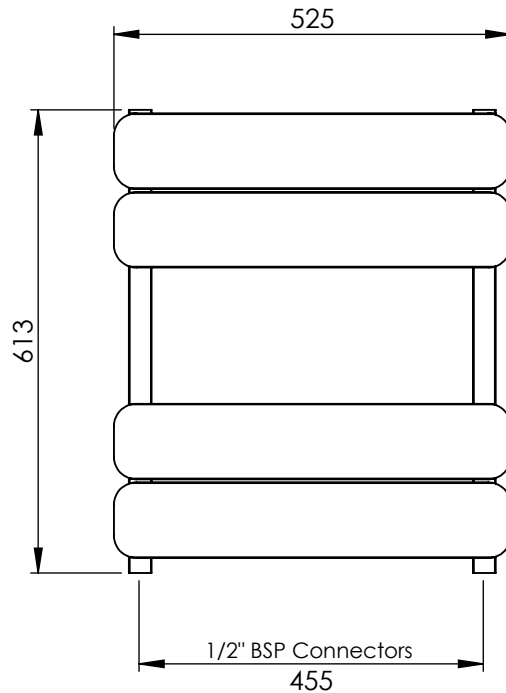

AU033 AL0613455

Sections: 4

Electrical element: W

Weight: 3.4 kg

Output @50°CΔT: 276 W
942 BTUs

Height: 613 mm

Width: 525 mm

Depth: 72 mm

Pipe Centres: 455 mm

All dimensions in millimetres

Manufactured from Aluminium

Revision: 001

Approved by:

Drawn on: 23/08/2024

www.vogueuk.co.uk
01902 387000
sales@vogueuk.co.uk

www.vogueuk.eu
01902 387035
exportsales@vogueuk.co.uk

Scale 1:10
Tolerance: +/-1.5%