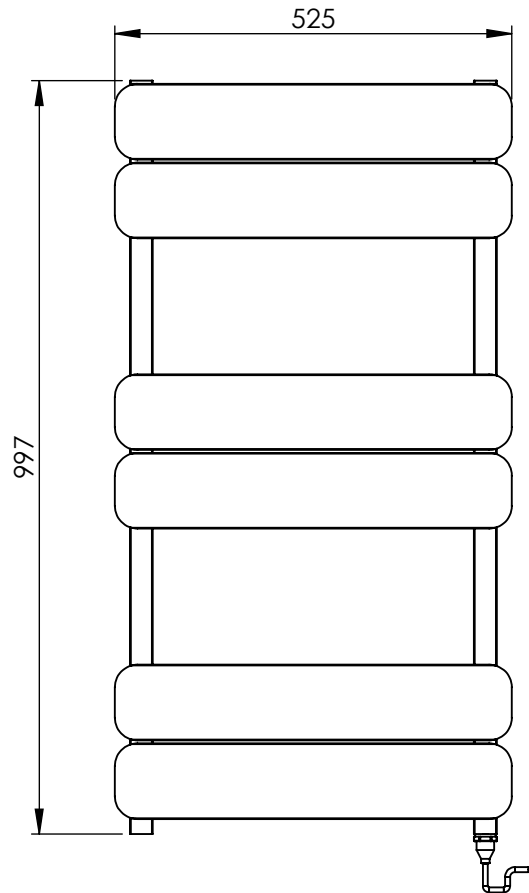

AU033 AL0997455

Sections: 6

Electrical element: 200 W

Weight: 5.4 kg

Output @50°CΔT: 426 W
1454 BTUs

Height: 997 mm

Width: 525 mm

Depth: 72 mm

Pipe Centres: - mm

All dimensions in millimetres

Manufactured from Aluminium

Revision: 001

Approved by:

Drawn on: 23/08/2024

www.vogueuk.co.uk
01902 387000
sales@vogueuk.co.uk

www.vogueuk.eu
01902 387035
exportsales@vogueuk.co.uk

Scale 1:10
Tolerance: +/-1.5%