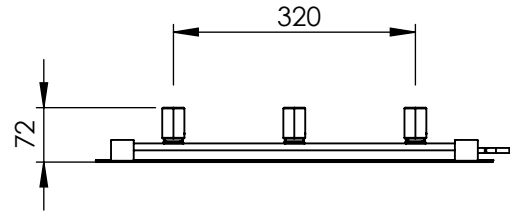

AU033 AL0997455

Sections: 6

Electrical element: 200 W

Weight: 5.4 kg

Output @50°CΔT: 426 W
1454 BTUs

Height: 997 mm

Width: 525 mm

Depth: 72 mm

Pipe Centres: - mm

All dimensions in millimetres

Manufactured from Aluminium

Revision: 001

Approved by:

Drawn on: 23/08/2024

www.vogueuk.co.uk
01902 387000
sales@vogueuk.co.uk

www.vogueuk.eu
01902 387035
exportsales@vogueuk.co.uk

Scale 1:10
Tolerance: +/-1.5%