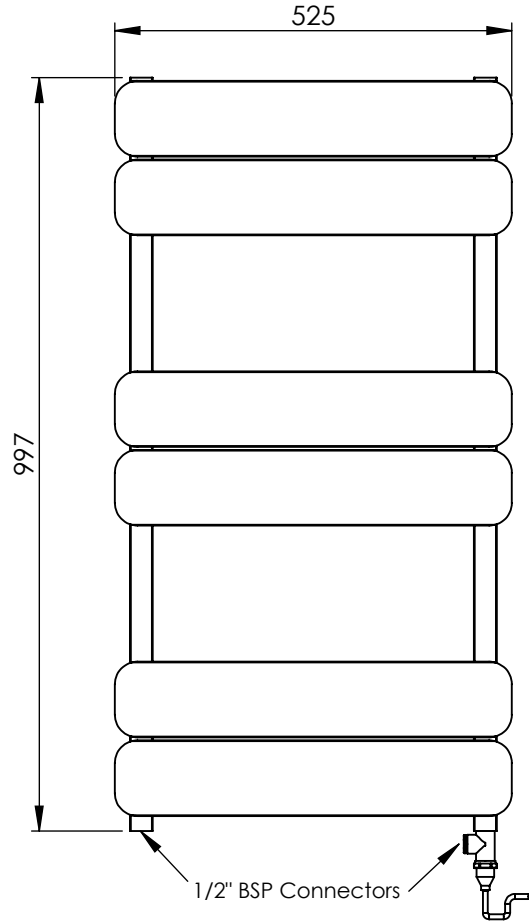

AU033 AL0997455

Sections: 6

Electrical element: 200 W

Weight: 5.4 kg

Output @50°CΔT: 426 W
1454 BTUs

Height: 997 mm

Width: 525 mm

Depth: 72 mm

Pipe Centres: - mm

All dimensions in millimetres

Manufactured from Aluminium

Revision: 001

Approved by:

Drawn on: 23/08/2024

www.vogueuk.co.uk
01902 387000
sales@vogueuk.co.uk

www.vogueuk.eu
01902 387035
exportsales@vogueuk.co.uk

Scale 1:10
Tolerance: +/-1.5%