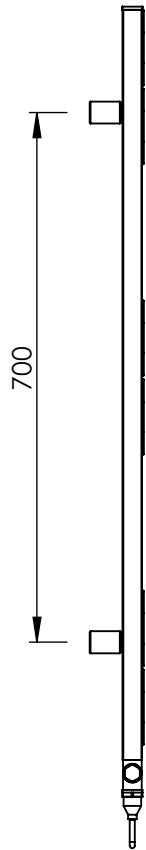

AU033 AL0997455

Sections: 6

Electrical element: 200 W

Weight: 5.4 kg

Output @50°CΔT: 426 W
1454 BTUs

Height: 997 mm

Width: 525 mm

Depth: 72 mm

Pipe Centres: - mm

All dimensions in millimetres

Manufactured from Aluminium

Revision: 001

Approved by:

Drawn on: 23/08/2024

www.vogueuk.co.uk
01902 387000
sales@vogueuk.co.uk

www.vogueuk.eu
01902 387035
exportsales@vogueuk.co.uk

www.vogueuk.com
T: 508 887 8771 F: 508 887 8774
info@vogueuk.com

Vogue UK Ltd. reserve the right to alter specifications without prior notice.
ALL MEASUREMENTS ARE NOMINAL DIMENSIONS ONLY, AND ARE NOT BINDING.

Scale 1:10
Tolerance: +/-1.5%