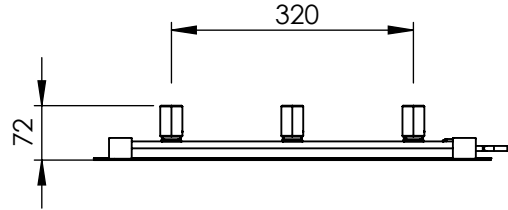

AU033 AL0997455

Sections: 6

Electrical element: 200 W

Weight: 5.4 kg

Output @50°CΔT: 426 W
1454 BTUs

Height: 997 mm

Width: 525 mm

Depth: 72 mm

Pipe Centres: - mm

All dimensions in millimetres

Manufactured from Aluminium

Revision: 001

Approved by:

Drawn on: 23/08/2024

www.vogueuk.co.uk
01902 387000
sales@vogueuk.co.uk

www.vogueuk.eu
01902 387035
exportsales@vogueuk.co.uk

Scale 1:10
Tolerance: +/-1.5%