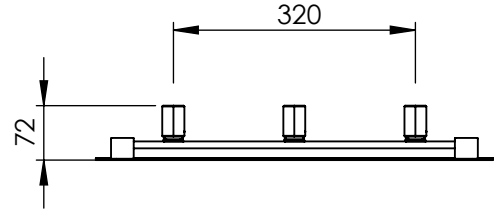

AU033 AL0997455

Sections: 6

Electrical element: W

Weight: 5.4 kg

Output @50°CΔT: 426 W
1454 BTUs

Height: 997 mm

Width: 525 mm

Depth: 72 mm

Pipe Centres: 455 mm

All dimensions in millimetres

Manufactured from Aluminium

Revision: 001

Approved by:

Drawn on: 23/08/2024

www.vogueuk.co.uk
01902 387000
sales@vogueuk.co.uk

www.vogueuk.eu
01902 387035
exportsales@vogueuk.co.uk

Scale 1:10
Tolerance: +/-1.5%