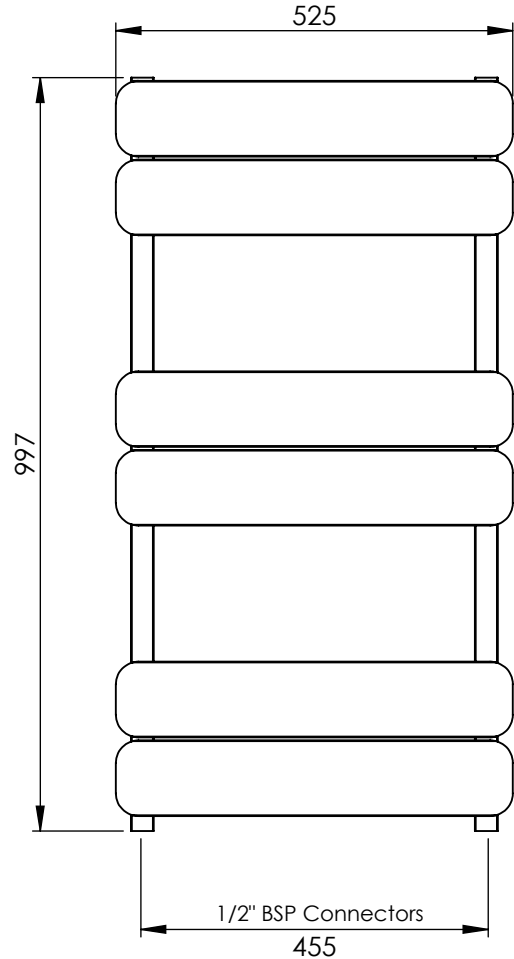

AU033 AL0997455

Sections: 6

Electrical element: W

Weight: 5.4 kg

Output @50°CΔT: 426 W
1454 BTUs

Height: 997 mm

Width: 525 mm

Depth: 72 mm

Pipe Centres: 455 mm

All dimensions in millimetres

Manufactured from Aluminium

Revision: 001

Approved by:

Drawn on: 23/08/2024

www.vogueuk.co.uk
01902 387000
sales@vogueuk.co.uk

www.vogueuk.eu
01902 387035
exportsales@vogueuk.co.uk

Scale 1:10
Tolerance: +/-1.5%