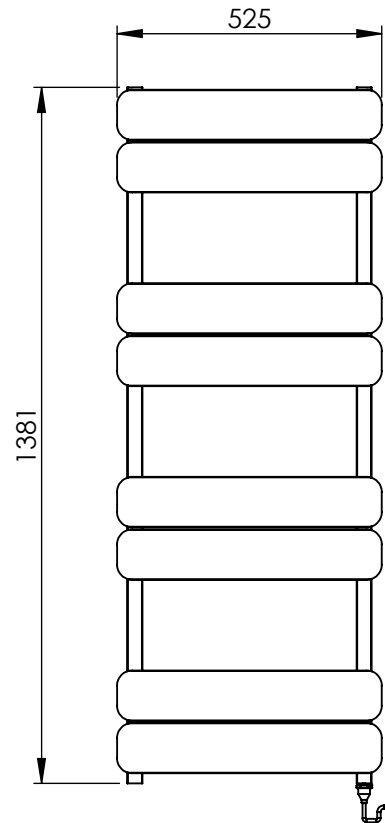

AU033 AL1381455

Sections: 8

Electrical element: 200 W

Weight: 7.3 kg

Output @50°CΔT: 576 W
1965 BTUs

Height: 1381 mm

Width: 525 mm

Depth: 72 mm

Pipe Centres: 455 mm

All dimensions in millimetres

Manufactured from Aluminium

Revision: 001

Approved by:

Drawn on: 23/08/2024

www.vogueuk.co.uk
01902 387000
sales@vogueuk.co.uk

www.vogueuk.eu
01902 387035
exportsales@vogueuk.co.uk

Scale 1:15
Tolerance: +/-1.5%