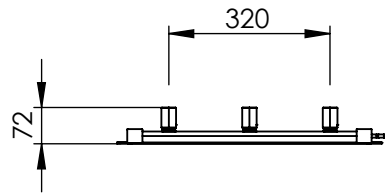

AU033 AL1381455

Sections: 8

Electrical element: 200 W

Weight: 7.3 kg

Output @50°CΔT: 576 W
1965 BTUs

Height: 1381 mm

Width: 525 mm

Depth: 72 mm

Pipe Centres: 455 mm

All dimensions in millimetres

Manufactured from Aluminium

Revision: 001

Approved by:

Drawn on: 23/08/2024

www.vogueuk.co.uk
01902 387000
sales@vogueuk.co.uk

www.vogueuk.eu
01902 387035
exportsales@vogueuk.co.uk

Scale 1:15
Tolerance: +/-1.5%