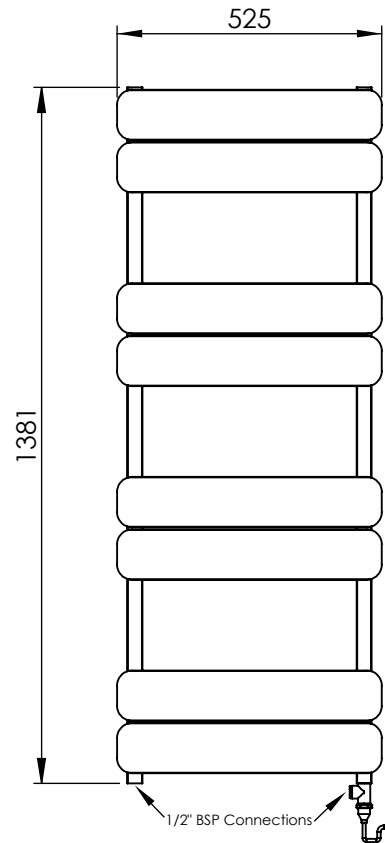

AU033 AL1381455

Sections: 8

Electrical element: 200 W

Weight: 7.3 kg

Output @50°CΔT: 576 W
1965 BTUs

Height: 1381 mm

Width: 525 mm

Depth: 72 mm

Pipe Centres: 455 mm

All dimensions in millimetres

Manufactured from Aluminium

Revision: 001

Approved by:

Drawn on: 23/08/2024

www.vogueuk.co.uk
01902 387000
sales@vogueuk.co.uk

www.vogueuk.eu
01902 387035
exportsales@vogueuk.co.uk

Scale 1:15
Tolerance: +/-1.5%