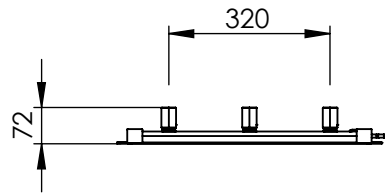

AU033 AL1381455

Sections: 8

Electrical element: 200 W

Weight: 7.3 kg

Output @50°CΔT: 576 W
1965 BTUs

Height: 1381 mm

Width: 525 mm

Depth: 72 mm

Pipe Centres: 455 mm

All dimensions in millimetres

Manufactured from Aluminium

Revision: 001

Approved by:

Drawn on: 23/08/2024

www.vogueuk.co.uk
01902 387000
sales@vogueuk.co.uk

www.vogueuk.eu
01902 387035
exportsales@vogueuk.co.uk

Scale 1:15
Tolerance: +/-1.5%