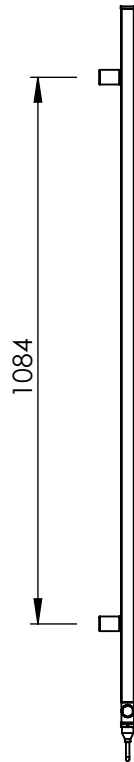

AU033 AL1381455

Sections: 8

Electrical element: 200 W

Weight: 7.3 kg

Output @50°CΔT: 576 W
1965 BTUs

Height: 1381 mm

Width: 525 mm

Depth: 72 mm

Pipe Centres: 455 mm

All dimensions in millimetres

Manufactured from Aluminium

Revision: 001

Approved by:

Drawn on: 23/08/2024

www.vogueuk.co.uk
01902 387000
sales@vogueuk.co.uk

www.vogueuk.eu
01902 387035
exportsales@vogueuk.co.uk

Scale 1:15
Tolerance: +/-1.5%