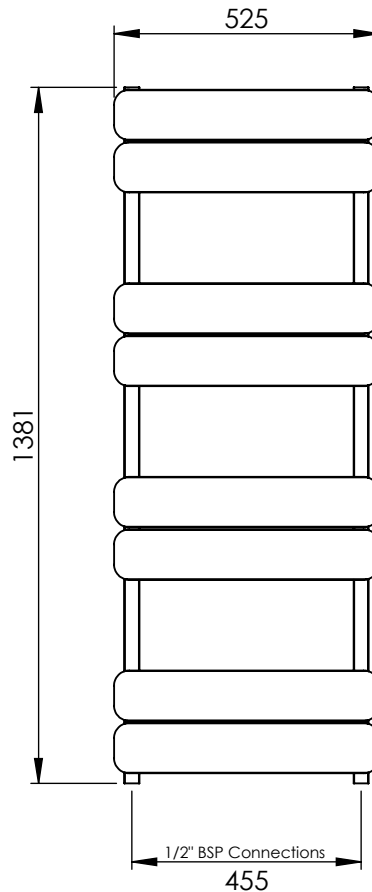

# AU033 AL1381455

Sections: 8

Electrical element: W

Weight: 7.3 kg

Output @50°CΔT: 576 W  
1965 BTUs

Height: 1381 mm

Width: 525 mm

Depth: 72 mm

Pipe Centres: 455 mm

All dimensions in millimetres

Manufactured from Aluminium

Revision: 001

Approved by:

Drawn on: 23/08/2024

www.vogueuk.co.uk  
01902 387000  
sales@vogueuk.co.uk

www.vogueuk.eu  
01902 387035  
exportsales@vogueuk.co.uk

Scale 1:15  
Tolerance: +/-1.5%