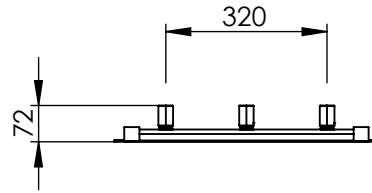

# AU033 AL1381455

Sections: 8

Electrical element: W

Weight: 7.3 kg

Output @50°CΔT: 576 W  
1965 BTUs

Height: 1381 mm

Width: 525 mm

Depth: 72 mm

Pipe Centres: 455 mm

All dimensions in millimetres

Manufactured from Aluminium

Revision: 001

Approved by:

Drawn on: 23/08/2024

www.vogueuk.co.uk  
01902 387000  
sales@vogueuk.co.uk

www.vogueuk.eu  
01902 387035  
exportsales@vogueuk.co.uk

Scale 1:15  
Tolerance: +/-1.5%