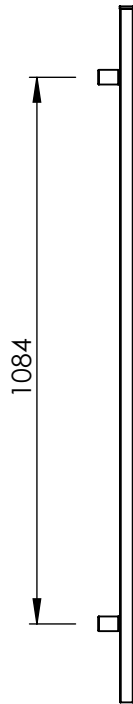

# AU033 AL1381455

Sections: 8

Electrical element: W

Weight: 7.3 kg

Output @50°CΔT: 576 W  
1965 BTUs

Height: 1381 mm

Width: 525 mm

Depth: 72 mm

Pipe Centres: 455 mm

All dimensions in millimetres

Manufactured from Aluminium

Revision: 001

Approved by:

Drawn on: 23/08/2024

www.vogueuk.co.uk  
01902 387000  
sales@vogueuk.co.uk

www.vogueuk.eu  
01902 387035  
exportsales@vogueuk.co.uk

www.vogueuk.com  
T: 508 887 8771 F: 508 887 8774  
info@vogueuk.com

Vogue UK Ltd. reserve the right to alter specifications without prior notice.  
ALL MEASUREMENTS ARE NOMINAL DIMENSIONS ONLY, AND ARE NOT BINDING.

Scale 1:15  
Tolerance: +/-1.5%