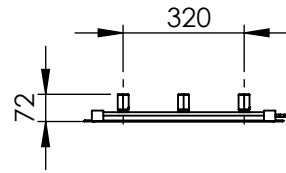

AU033 AL1760455

Sections: 10

Electrical element: 300 W

Weight: 9.3 kg

Output @50°CΔT: 719 W
2453 BTUs

Height: 1765 mm

Width: 525 mm

Depth: 72 mm

Pipe Centres: - mm

All dimensions in millimetres

Manufactured from Aluminium

Revision: 001

Approved by:

Drawn on: 23/08/2024

www.vogueuk.co.uk
01902 387000
sales@vogueuk.co.uk

www.vogueuk.eu
01902 387035
exportsales@vogueuk.co.uk