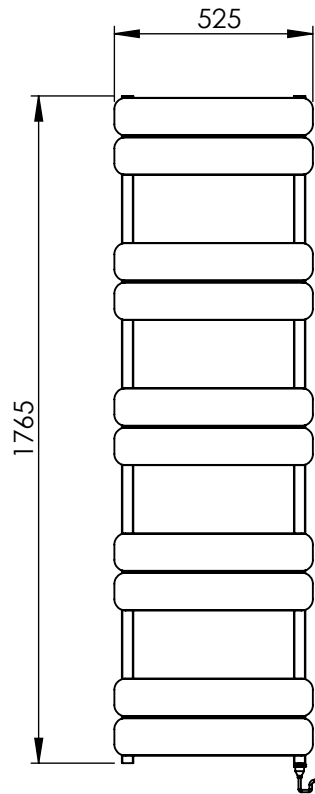

AU033 AL1760455

Sections: 10

Electrical element: 300 W

Weight: 9.3 kg

Output @50°CΔT: 719 W
2453 BTUs

Height: 1765 mm

Width: 525 mm

Depth: 72 mm

Pipe Centres: - mm

All dimensions in millimetres

Manufactured from Aluminium

Revision: 001

Approved by:

Drawn on: 23/08/2024

www.vogueuk.co.uk
01902 387000
sales@vogueuk.co.uk

www.vogueuk.eu
01902 387035
exportsales@vogueuk.co.uk

Scale 1:20
Tolerance: +/-1.5%