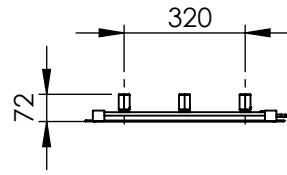

AU033 AL1760455

Sections: 10

Electrical element: 300 W

Weight: 9.3 kg

Output @50°CΔT: 719 W
2453 BTUs

Height: 1765 mm

Width: 525 mm

Depth: 72 mm

Pipe Centres: - mm

All dimensions in millimetres

Manufactured from Aluminium

Revision: 001

Approved by:

Drawn on: 23/08/2024

www.vogueuk.co.uk
01902 387000
sales@vogueuk.co.uk

www.vogueuk.eu
01902 387035
exportsales@vogueuk.co.uk