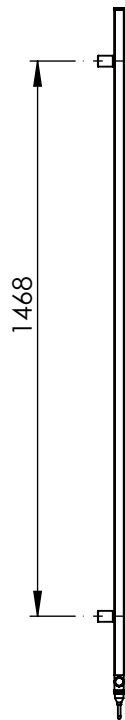

AU033 AL1760455

Sections: 10

Electrical element: 300 W

Weight: 9.3 kg

Output @50°CΔT: 719 W
2453 BTUs

Height: 1765 mm

Width: 525 mm

Depth: 72 mm

Pipe Centres: - mm

All dimensions in millimetres

Manufactured from Aluminium

Revision: 001

Approved by:

Drawn on: 23/08/2024

www.vogueuk.co.uk
01902 387000
sales@vogueuk.co.uk

www.vogueuk.eu
01902 387035
exportsales@vogueuk.co.uk

Scale 1:20
Tolerance: +/-1.5%