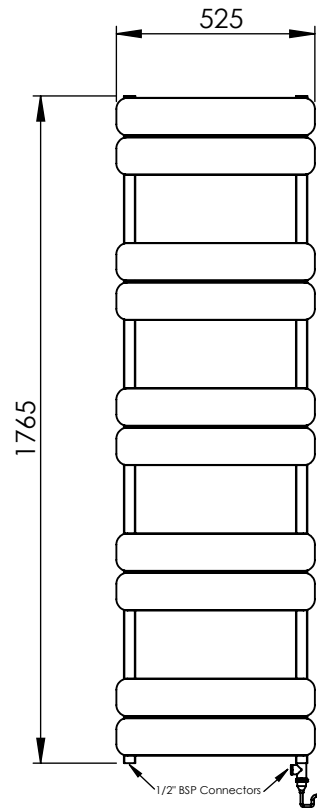

AU033 AL1760455

Sections: 10

Electrical element: 300 W

Weight: 9.3 kg

Output @50°CΔT: 719 W
2453 BTUs

Height: 1765 mm

Width: 525 mm

Depth: 72 mm

Pipe Centres: - mm

All dimensions in millimetres

Manufactured from Aluminium

Revision: 001

Approved by:

Drawn on: 23/08/2024

www.vogueuk.co.uk
01902 387000
sales@vogueuk.co.uk

www.vogueuk.eu
01902 387035
exportsales@vogueuk.co.uk

Scale 1:20
Tolerance: +/-1.5%