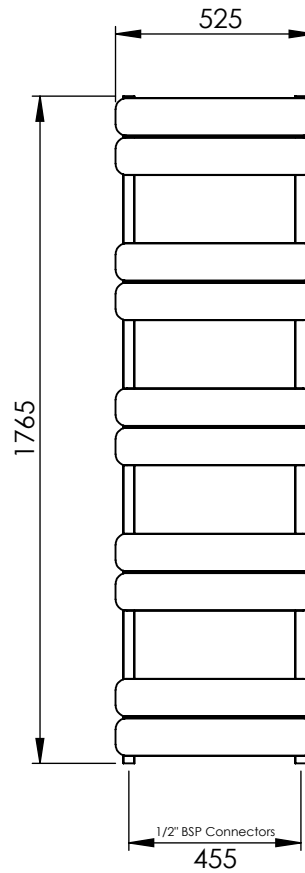

AU033 AL1760455

Sections: 10

Electrical element: W

Weight: 9.3 kg

Output @50°CΔT: 719 W
2453 BTUs

Height: 1765 mm

Width: 525 mm

Depth: 72 mm

Pipe Centres: 455 mm

All dimensions in millimetres

Manufactured from Aluminium

Revision: 001

Approved by:

Drawn on: 23/08/2024

www.vogueuk.co.uk
01902 387000
sales@vogueuk.co.uk

www.vogueuk.eu
01902 387035
exportsales@vogueuk.co.uk

Scale 1:20
Tolerance: +/-1.5%