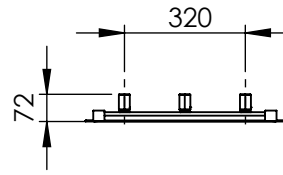

AU033 AL1760455

Sections: 10

Electrical element: W

Weight: 9.3 kg

Output @50°CΔT: 719 W
2453 BTUs

Height: 1765 mm

Width: 525 mm

Depth: 72 mm

Pipe Centres: 455 mm

All dimensions in millimetres

Manufactured from Aluminium

Revision: 001

Approved by:

Drawn on: 23/08/2024

www.vogueuk.co.uk
01902 387000
sales@vogueuk.co.uk

www.vogueuk.eu
01902 387035
exportsales@vogueuk.co.uk