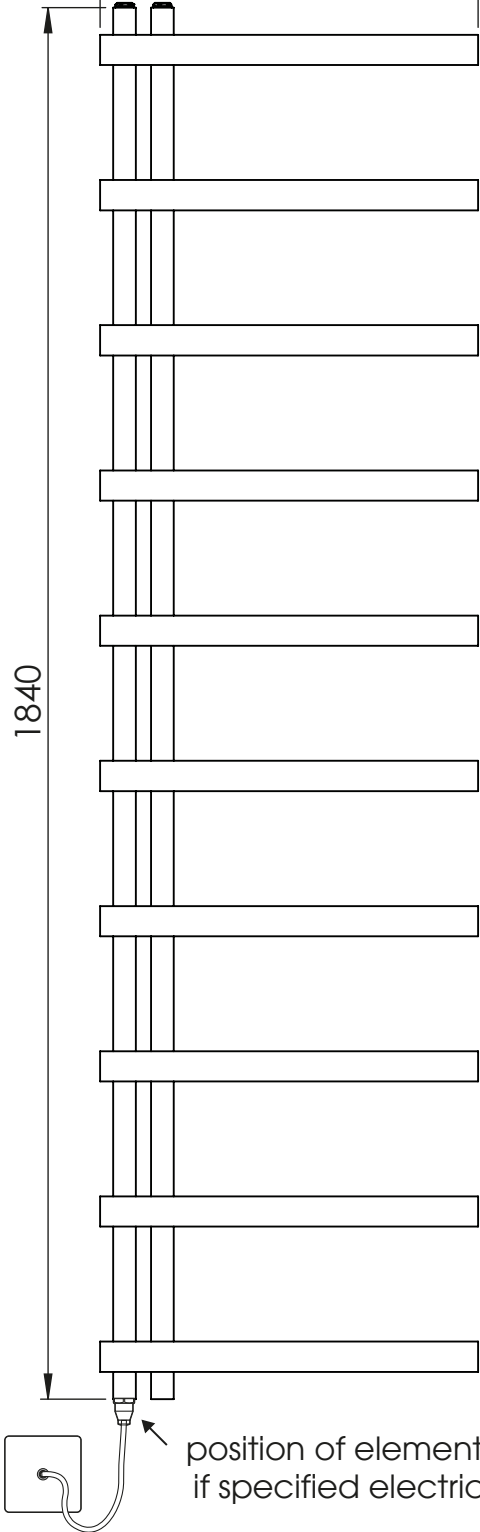

# CN030 1840x500

Height: 1840  
Width: 500  
Depth: 141

Tube □ : 30sq + 40sq  
Output @ 50° C Δ T: 656 W  
Elec. element if specified: 300 W

Manufactured from mild steel

ALL DIMENSIONS IN MILLIMETRES

1728

Vogue UK Ltd. reserve the right to alter specifications without prior notice.  
ALL MEASUREMENTS ARE NOMINAL DIMENSIONS ONLY, AND ARE NOT BINDING.

SCALE 1:10