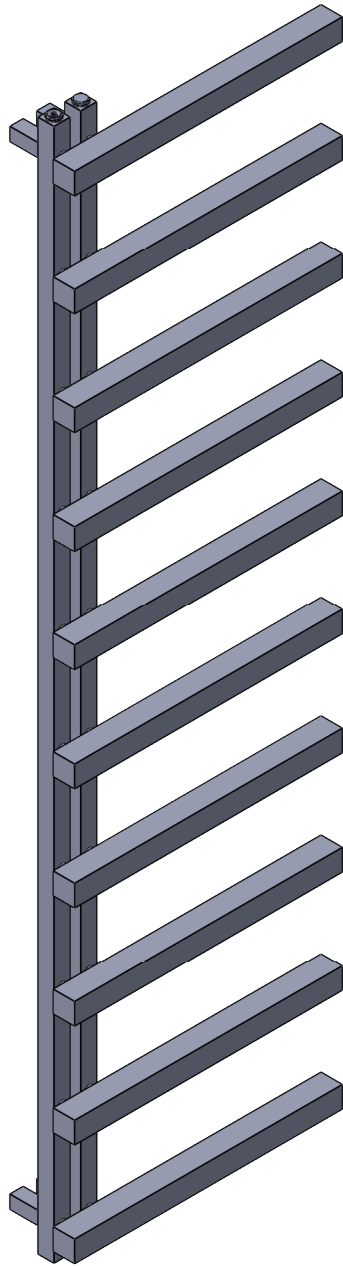

# CN030 1840x500

Height: 1840  
Width: 500  
Depth: 141

Tube □ : 30sq + 40sq  
Output @ 50° C Δ T: 656 W  
Elec. element if specified: 300 W

Manufactured from mild steel

ALL DIMENSIONS IN MILLIMETRES

1728

Vogue UK Ltd. reserve the right to alter specifications without prior notice.  
ALL MEASUREMENTS ARE NOMINAL DIMENSIONS ONLY, AND ARE NOT BINDING.

SCALE 1:10