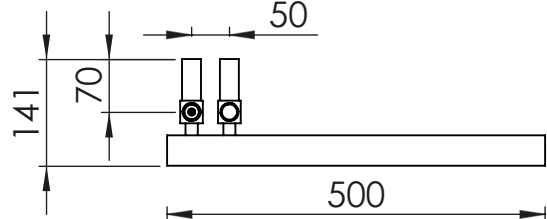

# CN030 1840x500

Height: 1840  
Width: 500  
Depth: 141

Tube □ : 30sq + 40sq  
Output @ 50° C Δ T: 656 W  
Elec. element if specified: 300 W

Manufactured from mild steel

ALL DIMENSIONS IN MILLIMETRES

1728

Vogue UK Ltd. reserve the right to alter specifications without prior notice.  
ALL MEASUREMENTS ARE NOMINAL DIMENSIONS ONLY, AND ARE NOT BINDING.

SCALE 1:10