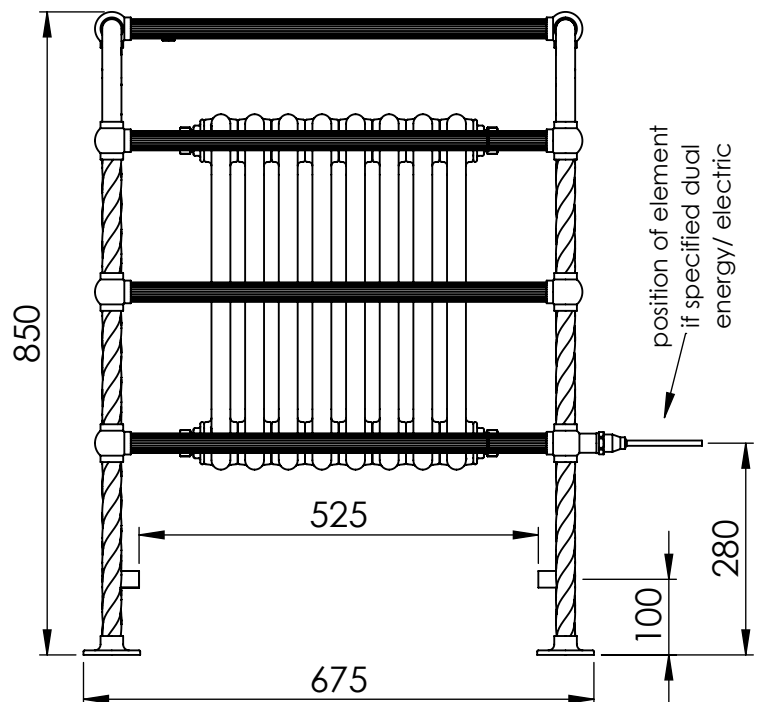

CL009 850x675

Height: 850 Tube ϕ : 25.4
 Width: 675 Pipe Centres / Face-Face Cons: 525
 Depth: 213 Elec. element if specified: 200 + 150 W
 Weight HO: kg Output @ 50° C Δ T Watts: 660 W
 EO: kg BTUs: W

All dimensions in millimetres

Manufactured from ISO/CEN CuZn30As (BS CZ126) brass tube

Vogue UK Ltd. reserve the right to alter specifications without prior notice.
 ALL MEASUREMENTS ARE NOMINAL DIMENSIONS ONLY, AND ARE NOT BINDING.