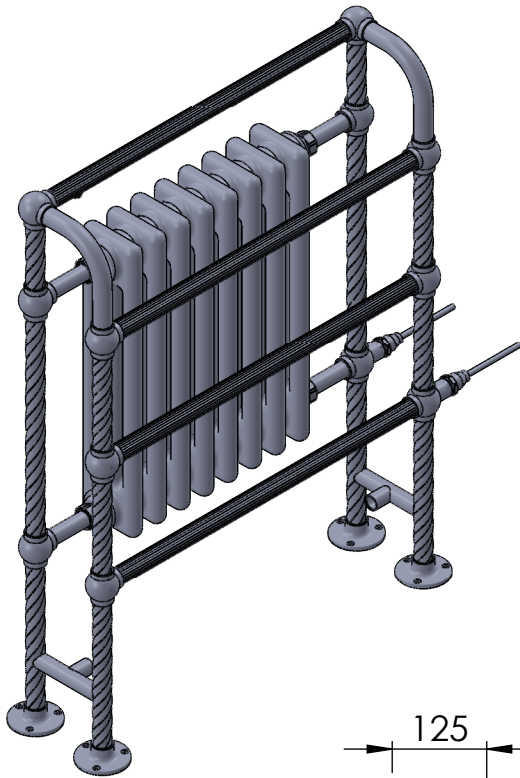

CL009 850x675

Height: 850 Tube ϕ : 25.4
 Width: 675 Pipe Centres / Face-Face Cons: 525
 Depth: 213 Elec. element if specified: 200 + 150 W
 Weight HO: kg Output @ 50° C Δ T Watts: 660 W
 EO: kg BTUs: W

All dimensions in millimetres

Manufactured from ISO/CEN CuZn30As (BS CZ126) brass tube

Vogue UK Ltd. reserve the right to alter specifications without prior notice.
 ALL MEASUREMENTS ARE NOMINAL DIMENSIONS ONLY, AND ARE NOT BINDING.