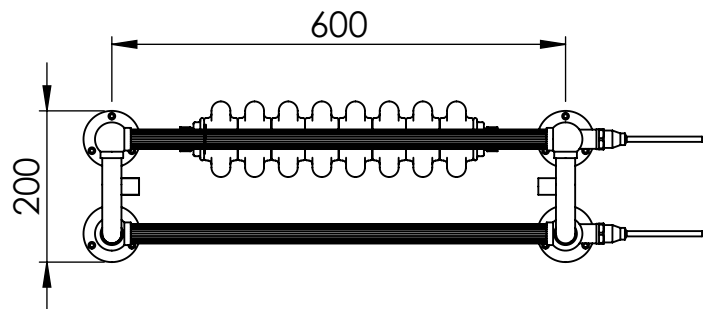

CL009 850x675

Height: 850 Tube ϕ : 25.4
 Width: 675 Pipe Centres / Face-Face Cons: 525
 Depth: 213 Elec. element if specified: 200 + 150 W
 Weight HO: kg Output @ 50° C Δ T Watts: 660 W
 EO: kg BTUs: W

All dimensions in millimetres

Manufactured from ISO/CEN CuZn30As (BS CZ126) brass tube

Vogue UK Ltd. reserve the right to alter specifications without prior notice.
 ALL MEASUREMENTS ARE NOMINAL DIMENSIONS ONLY, AND ARE NOT BINDING.