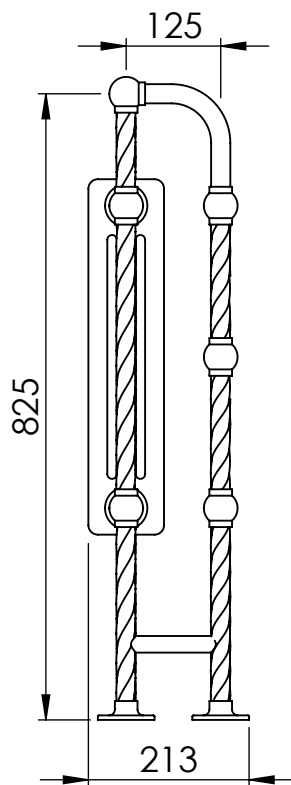

CL009 850x675

Height: 850 Tube ϕ : 25.4
 Width: 675 Pipe Centres / Face-Face Cons: 525
 Depth: 213 Elec. element if specified: 200 + 150 W
 Weight HO: kg Output @ 50° C Δ T Watts: 660 W
 EO: kg BTUs: W

All dimensions in millimetres

Manufactured from ISO/CEN CuZn30As (BS CZ126) brass tube

Vogue UK Ltd. reserve the right to alter specifications without prior notice.
 ALL MEASUREMENTS ARE NOMINAL DIMENSIONS ONLY, AND ARE NOT BINDING.