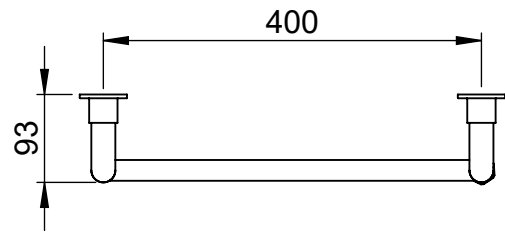

Vivid CN021 750x450

Height: 750

Width: 450

Depth: 93

Weight HO: 7.5 kg

EO: 11.5 kg

Tube ϕ : 25.4 + 22

Pipe Centres: 400

Elec. element if specified: 75

Output @ 50°C Δ T Watts: 121

BTUs: 413

All dimensions in millimetres

Manufactured from ISO/CEN CuZn36As (BS CZ126) brass tube

*Dual energy models require a conversion-tee, consult relevant drawing for details.