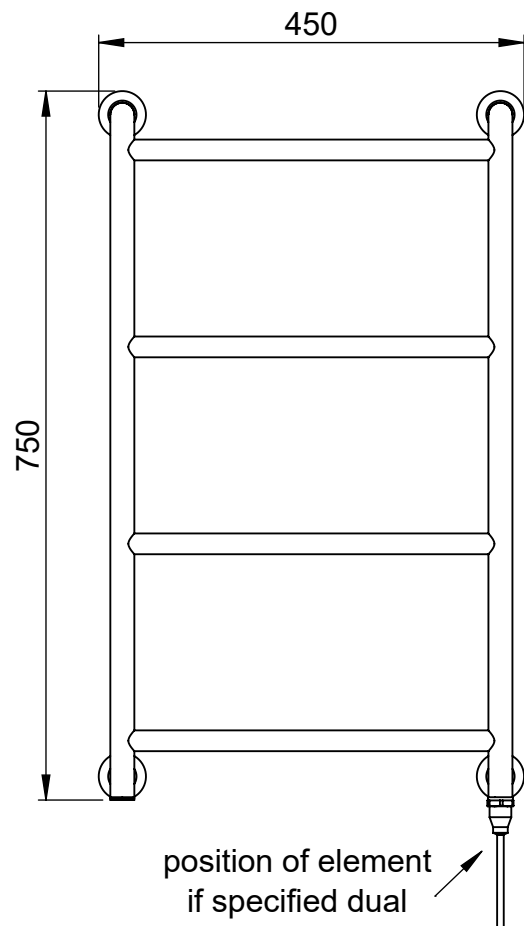

Vivid CN021 750x450

Height: 750

Width: 450

Depth: 93

Weight HO: 7.5 kg

EO: 11.5 kg

Tube ϕ : 25.4 + 22

Pipe Centres: 400

Elec. element if specified: 75

Output @ 50°C Δ T Watts: 121

BTUs: 413

All dimensions in millimetres

Manufactured from ISO/CEN CuZn36As (BS CZ126) brass tube

*Dual energy models require a conversion-tee, consult relevant drawing for details.