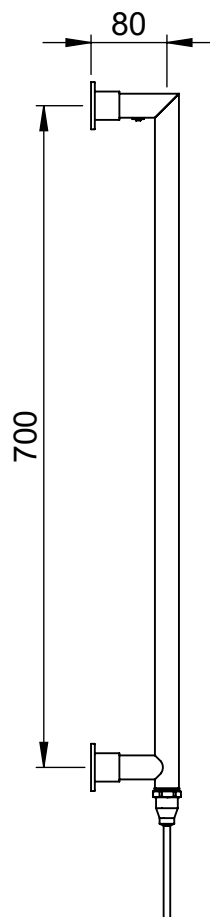

Vivid CN021 750x450

Height: 750

Width: 450

Depth: 93

Weight HO: 7.5 kg

EO: 11.5 kg

Tube ϕ : 25.4 + 22

Pipe Centres: 400

Elec. element if specified: 75

Output @ 50°C Δ T Watts: 121

BTUs: 413

All dimensions in millimetres

Manufactured from ISO/CEN CuZn36As (BS CZ126) brass tube

*Dual energy models require a conversion-tee, consult relevant drawing for details.