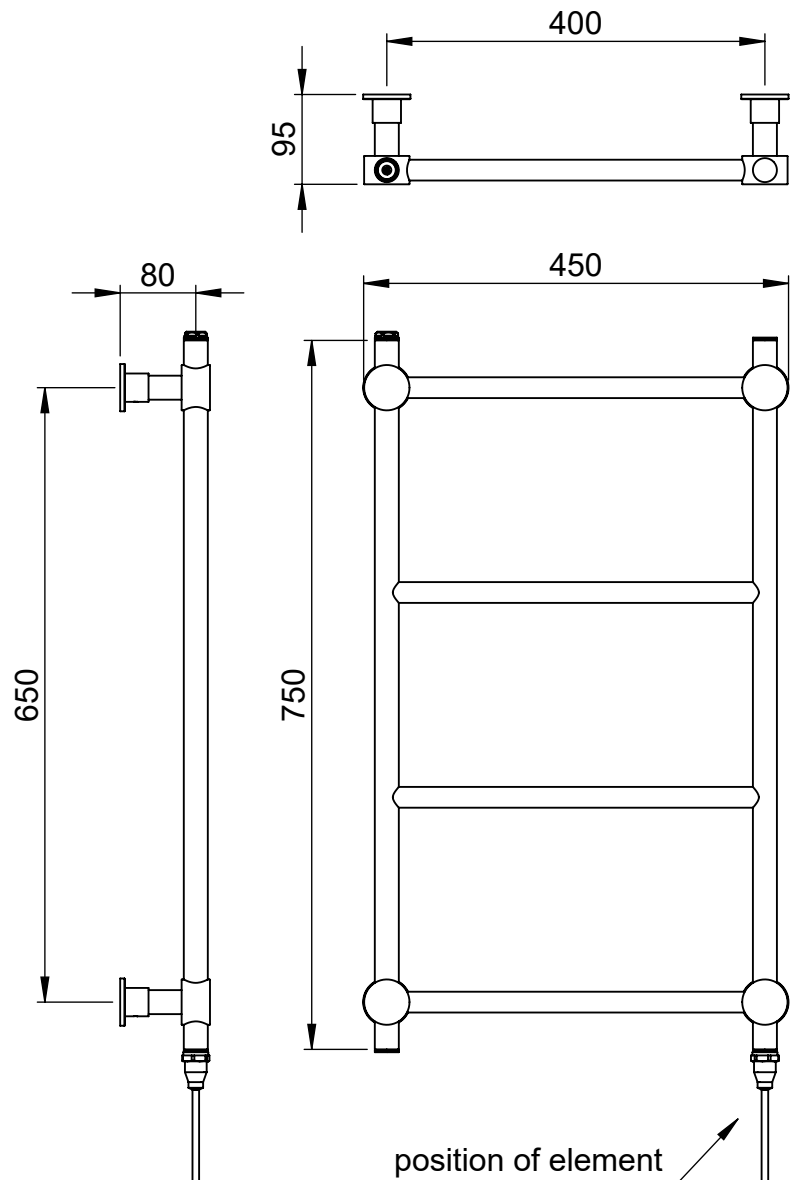

Venture CN022 750x450

Height: 750
Width: 450
Depth: 95
Weight HO: 4.5 kg
EO: 7.5 kg

Tube ϕ : 25.4 +22
Pipe Centres: 400
Elec. element if specified: 75
Output @ 50°C Δ T Watts: 121
BTUs: 413

All dimensions in millimetres

Manufactured from ISO/CEN CuZn36As (BS CZ126) brass tube

*Dual energy models require a conversion-tee, consult relevant drawing for details.

Vogue UK Ltd. reserve the right to alter specifications without prior notice.
ALL MEASUREMENTS ARE NOMINAL DIMENSIONS ONLY, AND ARE NOT BINDING.