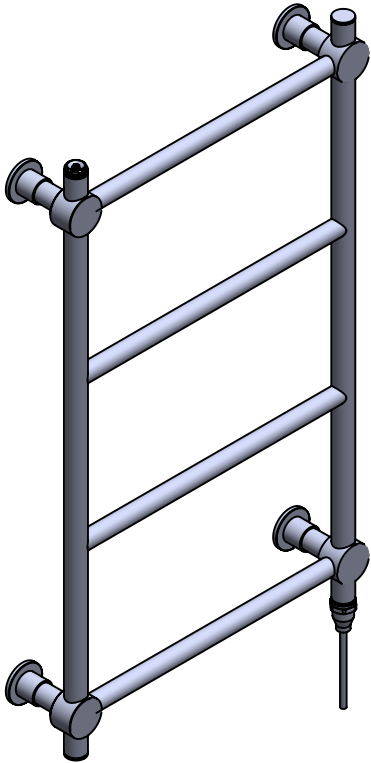

Venture CN022 750x450

Height: 750
Width: 450
Depth: 95
Weight HO: 4.5 kg
EO: 7.5 kg

Tube ϕ : 25.4 +22
Pipe Centres: 400
Elec. element if specified: 75
Output @ 50°C Δ T Watts: 121
BTUs: 413

All dimensions in millimetres

Manufactured from ISO/CEN CuZn36As (BS CZ126) brass tube

*Dual energy models require a conversion-tee, consult relevant drawing for details.

Vogue UK Ltd. reserve the right to alter specifications without prior notice.
ALL MEASUREMENTS ARE NOMINAL DIMENSIONS ONLY, AND ARE NOT BINDING.