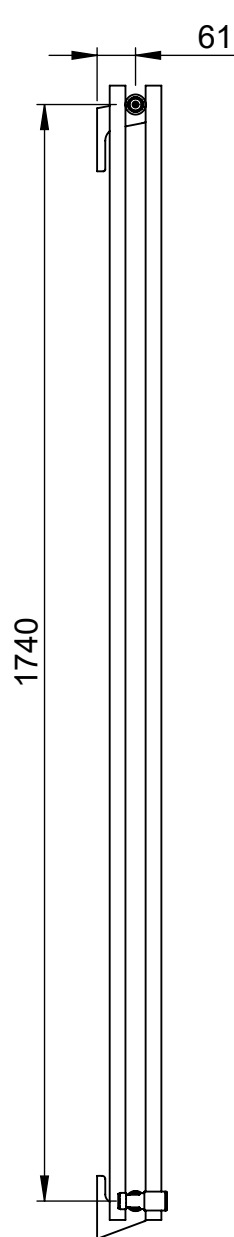

# Lure Double DR020DP 1800x352

Height: 1800  
Width: 352  
Depth: 105  
Weight HO: kg  
EO: kg

Tube  $\phi$  : 32 + 50x20  
End to End Connections: 352  
Elec. element if specified: n/a  
Output @ 50°C  $\Delta$  T Watts: 1014  
BTUs: 3460

All dimensions in millimetres

Manufactured from Mild Steel

Vogue UK Ltd. reserve the right to alter specifications without prior notice.  
ALL MEASUREMENTS ARE NOMINAL DIMENSIONS ONLY, AND ARE NOT BINDING.