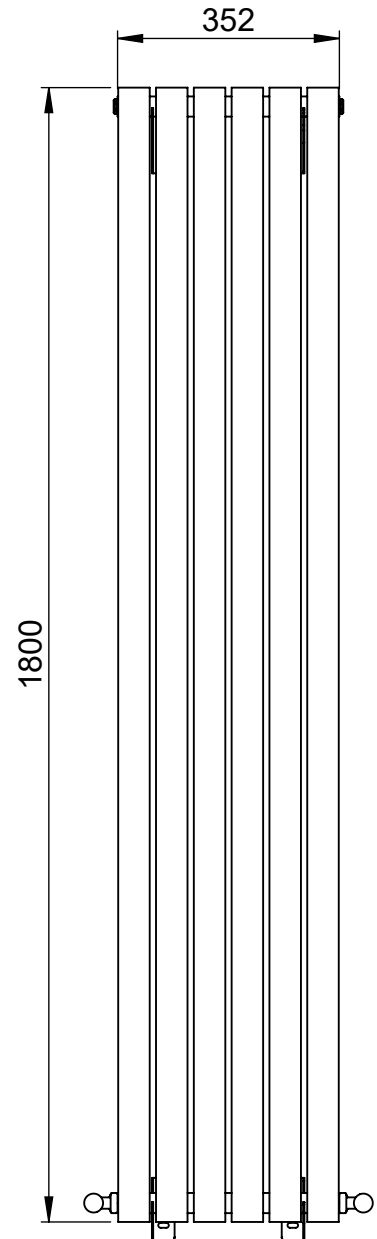

# Lure Double DR020DP 1800x352

Height: 1800  
Width: 352  
Depth: 105  
Weight HO: kg  
EO: kg

Tube  $\phi$  : 32 + 50x20  
End to End Connections: 352  
Elec. element if specified: n/a  
Output @ 50°C  $\Delta$  T Watts: 1014  
BTUs: 3460

All dimensions in millimetres

Manufactured from Mild Steel

Vogue UK Ltd. reserve the right to alter specifications without prior notice.  
ALL MEASUREMENTS ARE NOMINAL DIMENSIONS ONLY, AND ARE NOT BINDING.