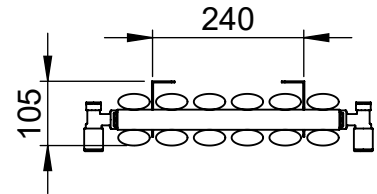

# Lure Double DR020DP 1800x352

Height: 1800  
Width: 352  
Depth: 105  
Weight HO: kg  
EO: kg

Tube  $\phi$  : 32 + 50x20  
End to End Connections: 352  
Elec. element if specified: n/a  
Output @ 50°C  $\Delta$  T Watts: 1014  
BTUs: 3460

All dimensions in millimetres

Manufactured from Mild Steel

Vogue UK Ltd. reserve the right to alter specifications without prior notice.  
ALL MEASUREMENTS ARE NOMINAL DIMENSIONS ONLY, AND ARE NOT BINDING.