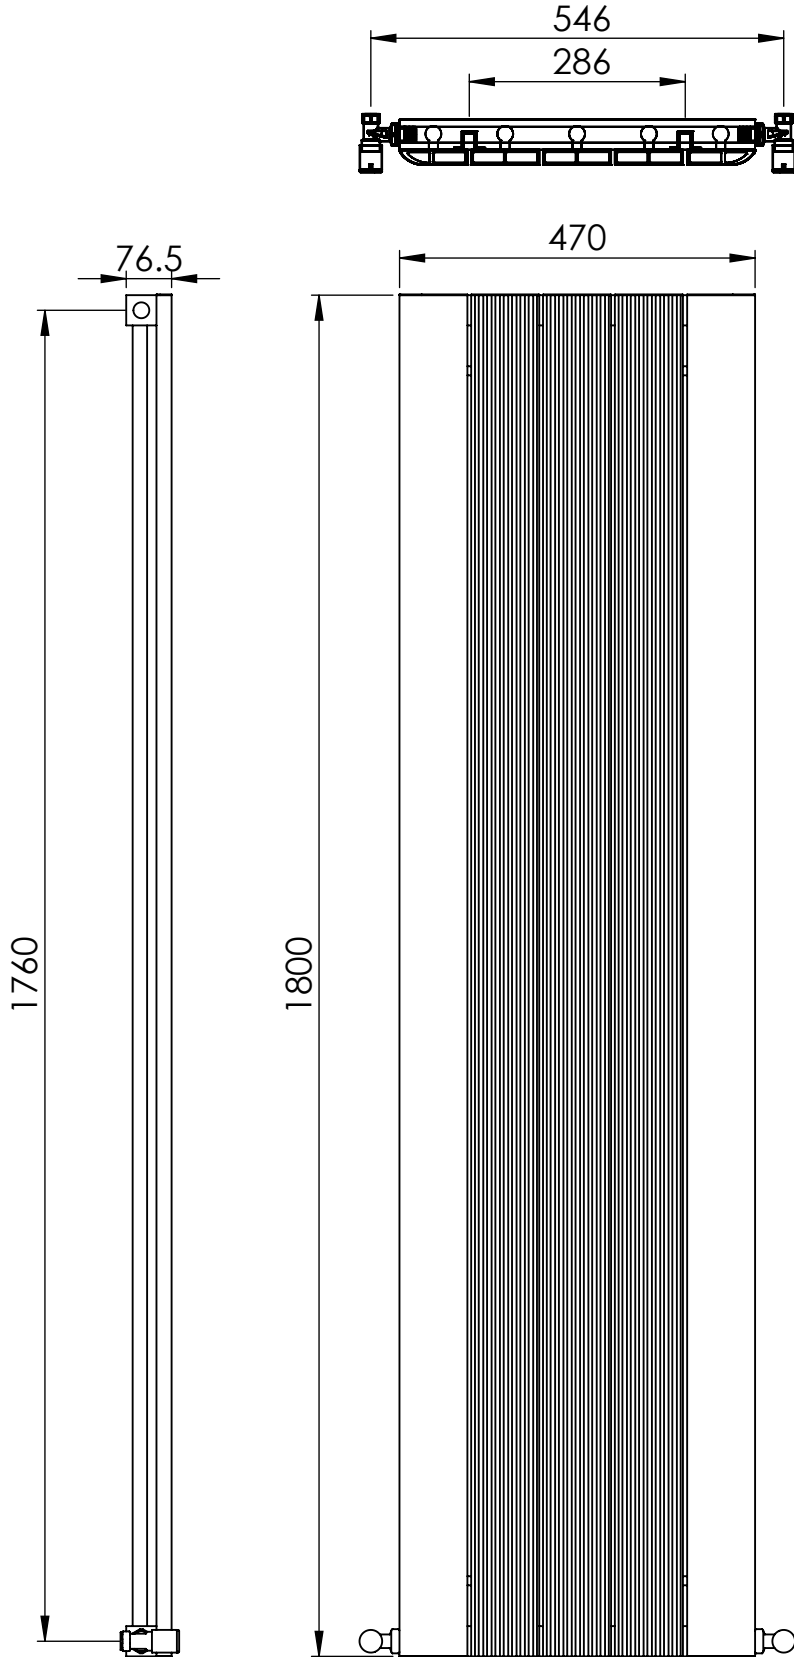

# ASTUTE AL DR035 1800x470

Height: 1800  
Width: 470  
Depth: 76.5  
Weight HO: kg  
EO: kg

Tube  $\phi$  : NA  
End to End Connections: 470  
Elec. element if specified: NA  
Output @ 50° C  $\Delta$  T Watts: 1405  
BTUs: 4794

Manufactured from ALUMINIUM

All dimensions in millimetres

SCALE 1:20

Vogue UK Ltd. reserve the right to alter specifications without prior notice.  
ALL MEASUREMENTS ARE NOMINAL DIMENSIONS ONLY, AND ARE NOT BINDING.