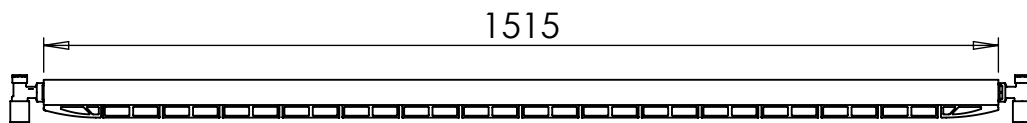

ASTUTE AL DR036 600x1515

Height: 600
Width: 1515
Depth: 76.5
Weight HO: kg
EO: kg

Tube ϕ : na
End to End Connections: 1515
Elec. element if specified: na
Output @ 50°C Δ T Watts: 1762
BTUs: 6012

All dimensions in millimetres

Manufactured from Aluminium

Vogue UK Ltd. reserve the right to alter specifications without prior notice.
ALL MEASUREMENTS ARE NOMINAL DIMENSIONS ONLY, AND ARE NOT BINDING.

SCALE 1:20

VOGUE UK
TOWEL WARMERS & RADIATORS