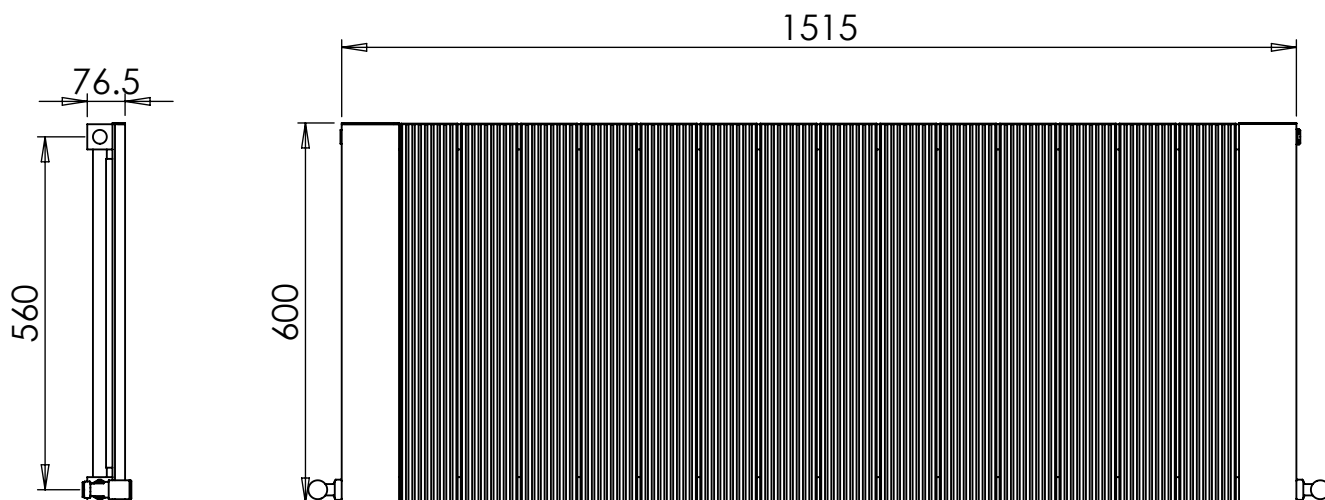

ASTUTE AL DR036 600x1515

Height: 600
Width: 1515
Depth: 76.5
Weight HO: kg
EO: kg

Tube ϕ : na
End to End Connections: 1515
Elec. element if specified: na
Output @ 50°C Δ T Watts: 1762
BTUs: 6012

All dimensions in millimetres

Manufactured from Aluminium

Vogue UK Ltd. reserve the right to alter specifications without prior notice.
ALL MEASUREMENTS ARE NOMINAL DIMENSIONS ONLY, AND ARE NOT BINDING.

SCALE 1:20

VOGUE UK
TOWEL WARMERS & RADIATORS