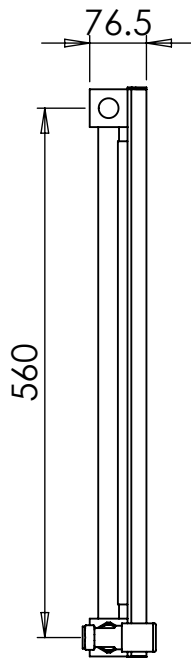

ASTUTE AL DR036 600x565

Height: 600
Width: 565
Depth: 76.5
Weight HO: kg
EO: kg

Tube ϕ : NA
End to End Connections: 565
Elec. element if specified: NA
Output @ 50°C Δ T Watts: 653
BTUs: 2229

All dimensions in millimetres

Manufactured from ALUMINIUM

Vogue UK Ltd. reserve the right to alter specifications without prior notice.
ALL MEASUREMENTS ARE NOMINAL DIMENSIONS ONLY, AND ARE NOT BINDING.

SCALE 1:10

VOGUE UK
TOWEL WARMERS & RADIATORS