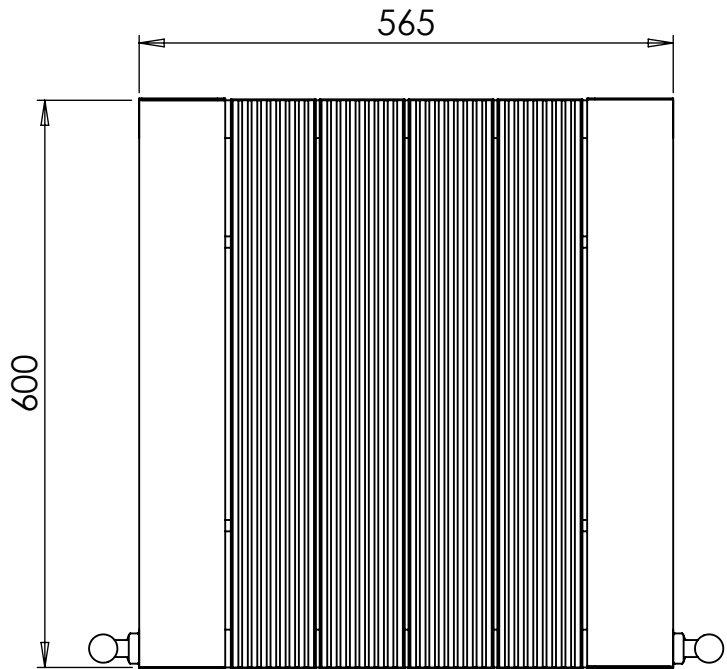

ASTUTE AL DR036 600x565

Height: 600
Width: 565
Depth: 76.5
Weight HO: kg
EO: kg

Tube ϕ : NA
End to End Connections: 565
Elec. element if specified: NA
Output @ 50°C Δ T Watts: 653
BTUs: 2229

All dimensions in millimetres

Manufactured from ALUMINIUM

Vogue UK Ltd. reserve the right to alter specifications without prior notice.
ALL MEASUREMENTS ARE NOMINAL DIMENSIONS ONLY, AND ARE NOT BINDING.

SCALE 1:10

VOGUE UK
TOWEL WARMERS & RADIATORS