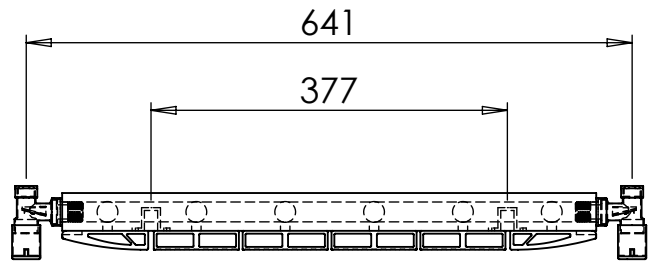

ASTUTE AL DR036 600x565

Height: 600
Width: 565
Depth: 76.5
Weight HO: kg
EO: kg

Tube ϕ : NA
End to End Connections: 565
Elec. element if specified: NA
Output @ 50°C Δ T Watts: 653
BTUs: 2229

All dimensions in millimetres

Manufactured from ALUMINIUM

Vogue UK Ltd. reserve the right to alter specifications without prior notice.
ALL MEASUREMENTS ARE NOMINAL DIMENSIONS ONLY, AND ARE NOT BINDING.

SCALE 1:10

VOGUE UK
TOWEL WARMERS & RADIATORS