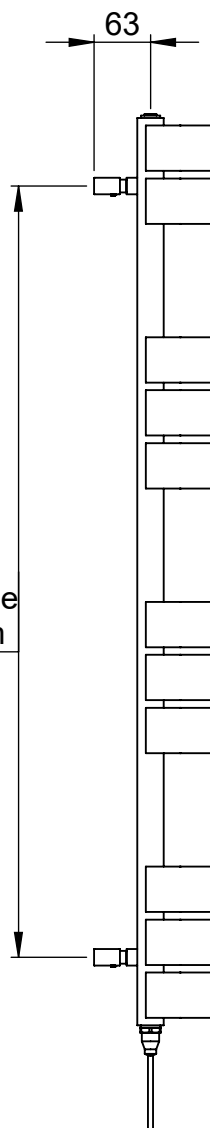

SIERRA DR040 1200x500

Height: 1200
Width: 500
Depth: 147
Weight HO: kg
EO: kg

Tube ϕ : 35x35sq +60x12
Pipe Centres: 300
Elec. element if specified: 200
Output @ 50° C Δ T Watts: 683
BTUs: 2330

All dimensions in millimetres

Manufactured from Mild Steel

brackets extendable
by a further 12mm

Vogue UK Ltd. reserve the right to alter specifications without prior notice.
ALL MEASUREMENTS ARE NOMINAL DIMENSIONS ONLY, AND ARE NOT BINDING.