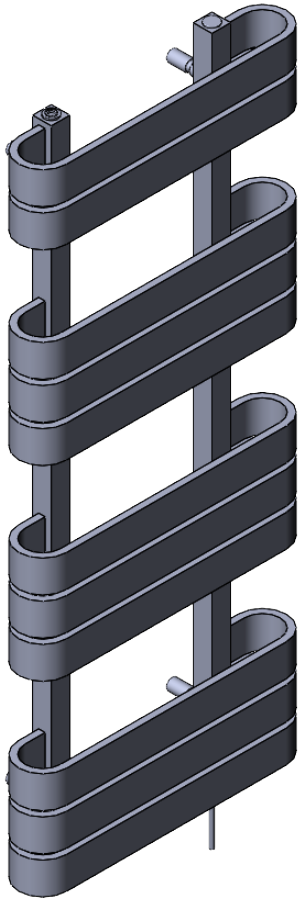

SIERRA DR040 1200x500

Height: 1200
Width: 500
Depth: 147
Weight HO: kg
EO: kg

Tube ϕ : 35x35sq +60x12
Pipe Centres: 300
Elec. element if specified: 200
Output @ 50° C Δ T Watts: 683
BTUs: 2330

All dimensions in millimetres

Manufactured from Mild Steel

brackets extendable
by a further 12mm

Vogue UK Ltd. reserve the right to alter specifications without prior notice.
ALL MEASUREMENTS ARE NOMINAL DIMENSIONS ONLY, AND ARE NOT BINDING.