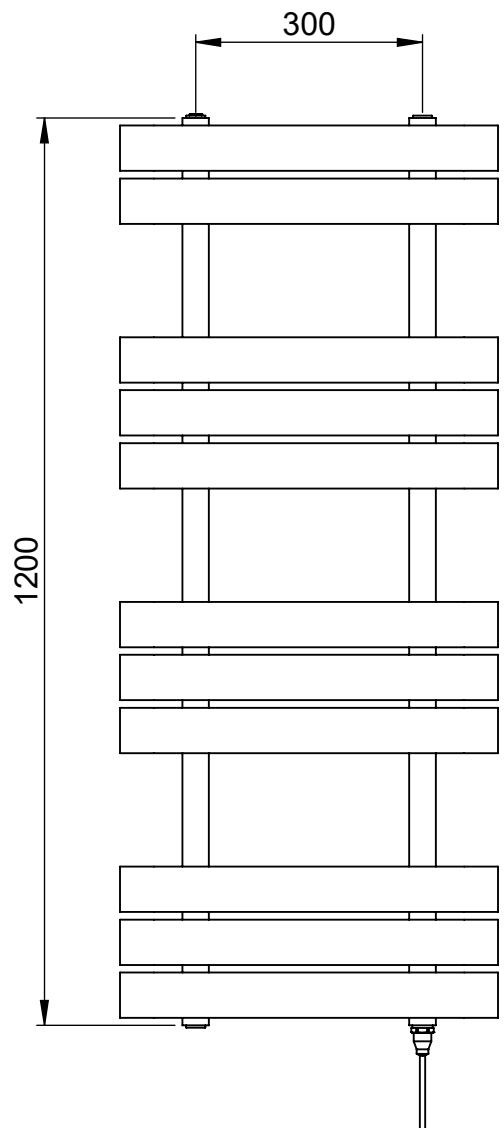

SIERRA DR040 1200x500

Height: 1200
Width: 500
Depth: 147
Weight HO: kg
EO: kg

Tube ϕ : 35x35sq +60x12
Pipe Centres: 300
Elec. element if specified: 200
Output @ 50° C Δ T Watts: 683
BTUs: 2330

All dimensions in millimetres

Manufactured from Mild Steel

brackets extendable
by a further 12mm

Vogue UK Ltd. reserve the right to alter specifications without prior notice.
ALL MEASUREMENTS ARE NOMINAL DIMENSIONS ONLY, AND ARE NOT BINDING.