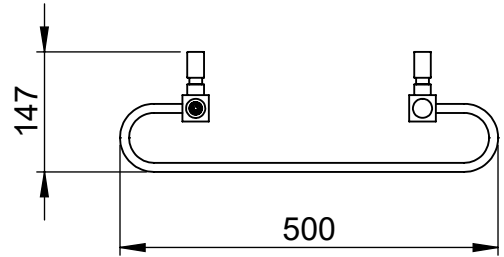

SIERRA DR040 1200x500

Height: 1200
Width: 500
Depth: 147
Weight HO: kg
EO: kg

Tube ϕ : 35x35sq +60x12
Pipe Centres: 300
Elec. element if specified: 200
Output @ 50° C Δ T Watts: 683
BTUs: 2330

All dimensions in millimetres

Manufactured from Mild Steel

brackets extendable
by a further 12mm

Vogue UK Ltd. reserve the right to alter specifications without prior notice.
ALL MEASUREMENTS ARE NOMINAL DIMENSIONS ONLY, AND ARE NOT BINDING.